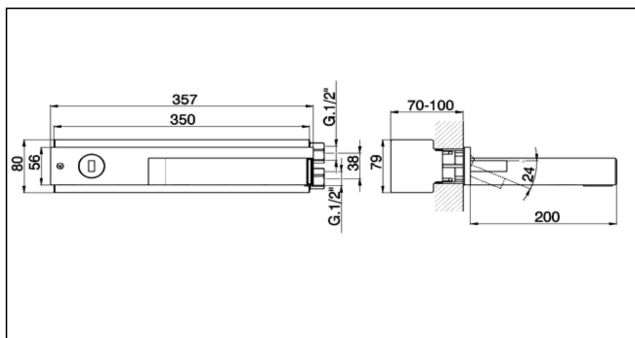

Exposed single lever washbasin mixer WAVE_WA002511

cisal

WA 00251

NR.	DESCRIZIONE DESCRIPTION BESCHREIBUNG DESCRIPTION	N.CODICE CODE NO. WERSKNR. NR.CODE	NR.	DESCRIZIONE DESCRIPTION BESCHREIBUNG DESCRIPTION	N.CODICE CODE NO. WERSKNR. NR.CODE	NR.	DESCRIZIONE DESCRIPTION BESCHREIBUNG DESCRIPTION	N.CODICE CODE NO. WERSKNR. NR.CODE
1	Bocca di erogazione Bath spout Wanneneinlauf Bec déverseur	ZZ944910	6	Guarnizione fibra 18,5x11x2 Gasket rubber 18,5x11x2 Fiberdichtung 18,5x11x2 Joint en fibre 18,5x11x2	ZZ927140			
2	Vite M.4x45 Screw M.4x45 Schraube M.4x45 Vis M.4x45	ZZ944920	7	Flexibile 350 G.3/8\"F x G.1/2\"F Flex 350 G.3/8\"F x G.1/2\"F Anschlusschlauch 350 G.3/8\"F x G.1/2\"F Flex 350 G.3/8\"F x G.1/2\"F	ZZ944930			
3	Leva monocomando \"WA\" Lever \"WA\" Hebel \"WA\" Levier \"WA\"	ZZ944870	8	Flexibile 270 G.3/8\"F x M.11x1M Flex 270 G.3/8\"F x M.11x1M Anschlusschlauch 270G.3/8\"F x M.11x1M Flex 270 G.3/8\"F x M.11x1M	ZZ944940			
3-1	Grano punta plana inox M.4x4 Screw-stainless steel M.4x4 Madenschraube M.4x4 Vis speciale inox M.4x4	ZZ933280	9	Guarnizione per piastra Gasket for plate Dichtung fuer Platte Joint pour plaque	ZZ944950			
4	Nut for mixing valve Mutter f/Kartusche Ecorou pour cartouche	ZZ944880						
5	Cartuccia monocomando Mixing valve Kartusche Cartouche mitigeurs	ZZ931970						

WA002511

<https://en.cisal.it/exposed-single-lever-washbasin-mixer-wave-wa002511>

2025-01-05