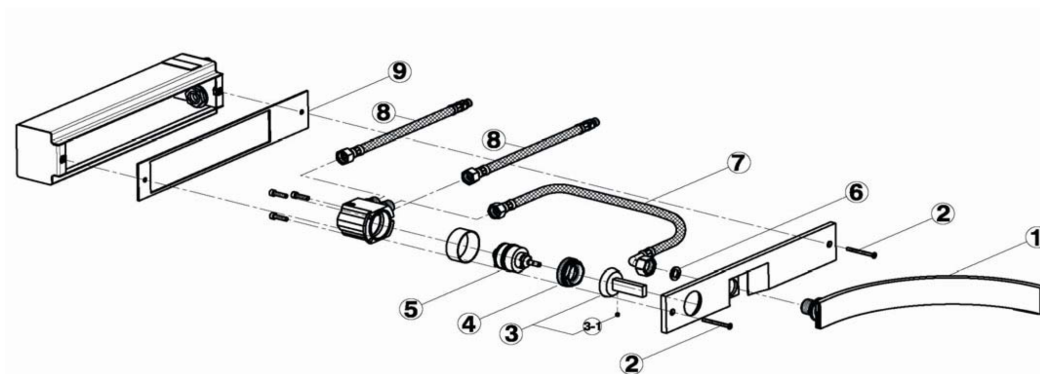

Exposed single lever washbasin mixer WAVE_WA002511

cisal

WA 00251

NR.	DESCRIZIONE DESCRIPTION BESCHREIBUNG DESCRIPTION	N.CODICE CODE NO. WERSKNR. NR.CODE	NR.	DESCRIZIONE DESCRIPTION BESCHREIBUNG DESCRIPTION	N.CODICE CODE NO. WERSKNR. NR.CODE	NR.	DESCRIZIONE DESCRIPTION BESCHREIBUNG DESCRIPTION	N.CODICE CODE NO. WERSKNR. NR.CODE
1	Bocca di erogazione Bath spout Wanneneinlauf Bec déverseur	ZZ944910	6	Guarnizione fibra 18,5x11x2 Gasket rubber 18,5x11x2 Fiberdichtung 18,5x11x2 Joint en fibre 18,5x11x2	ZZ927140			
2	Vite M.4x45 Screw M.4x45 Schraube M.4x45 Vis M.4x45	ZZ944920	7	Flexibile 350 G.3/8\"F x G.1/2\"F Flex 350 G.3/8\"F x G.1/2\"F Anschlusschlauch 350 G.3/8\"F x G.1/2\"F Flex 350 G.3/8\"F x G.1/2\"F	ZZ944930			
3	Leva monocomando \"WA\" Lever \"WA\" Hebel \"WA\" Levier \"WA\"	ZZ944870	8	Flexibile 270 G.3/8\"F x M.11x1M Flex 270 G.3/8\"F x M.11x1M Anschlusschlauch 270G.3/8\"F x M.11x1M Flex 270 G.3/8\"F x M.11x1M	ZZ944940			
3-1	Grano punta plana inox M.4x4 Screw-stainless steel M.4x4 Madenschraube M.4x4 Vis speciale inox M.4x4	ZZ933280	9	Guarnizione per piastra Gasket for plate Dichtung fuer Platte Joint pour plaque	ZZ944950			
4	Nut for mixing valve Mutter f/Kartusche Ecorou pour cartouche	ZZ944880						
5	Cartuccia monocomando Mixing valve Kartusche Cartouche mitigeurs	ZZ931970						

WA002511

<https://en.cisal.it/exposed-single-lever-washbasin-mixer-wave-wa002511>

2025-01-05