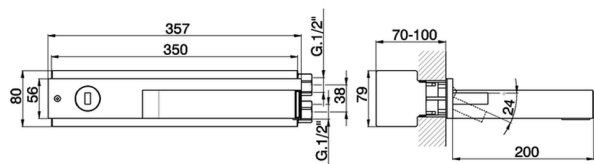

### CHARACTERISTICS

Cartridge Spare Parts **ZZ93197000**

**38mm Joystick single-lever cartridge**