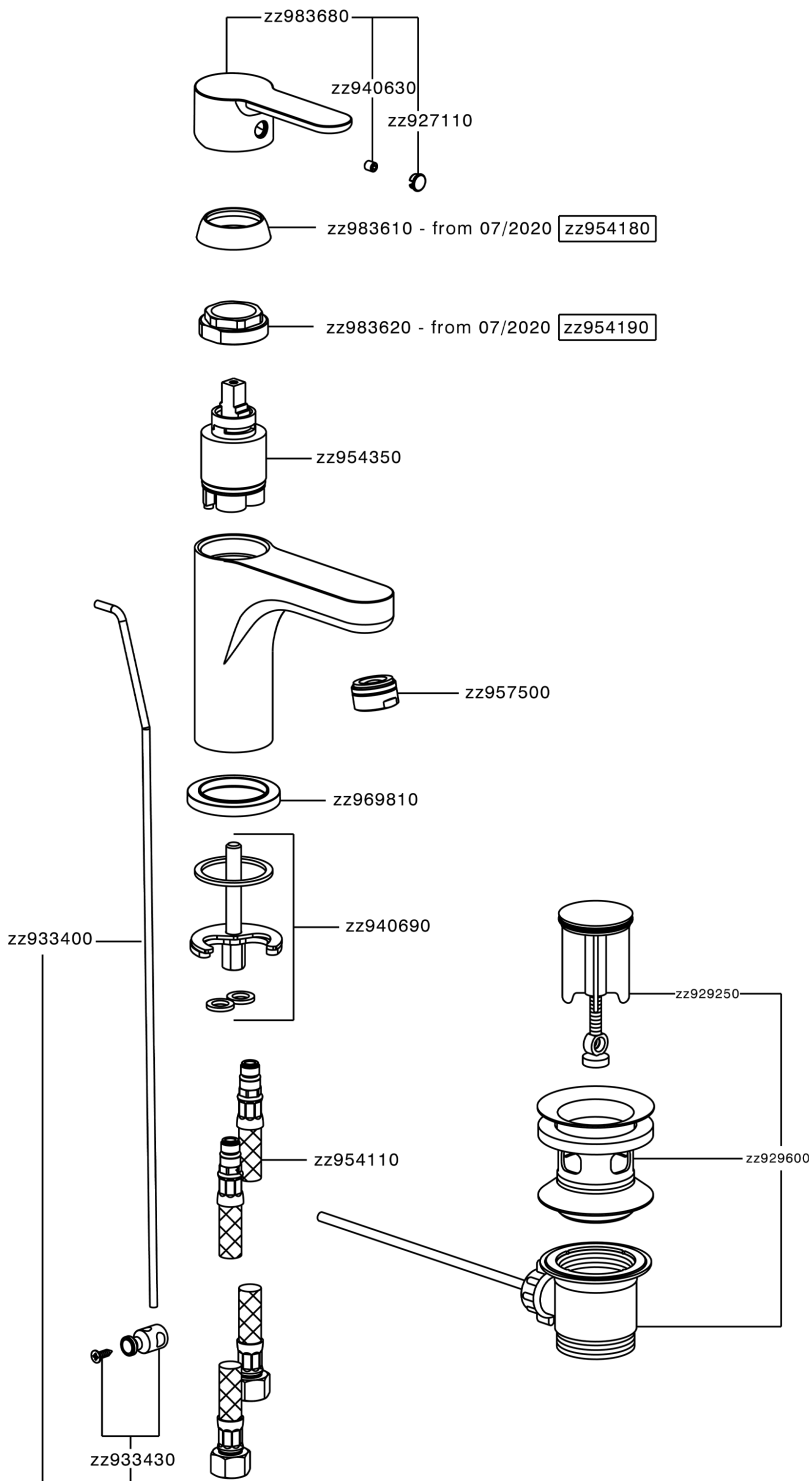

## Single lever 'large' washbasin mixer TENDER\_C2000490

C2000490

<https://en.cisal.it/single-lever-large-washbasin-mixer-tender-c2000490>

2024-12-22