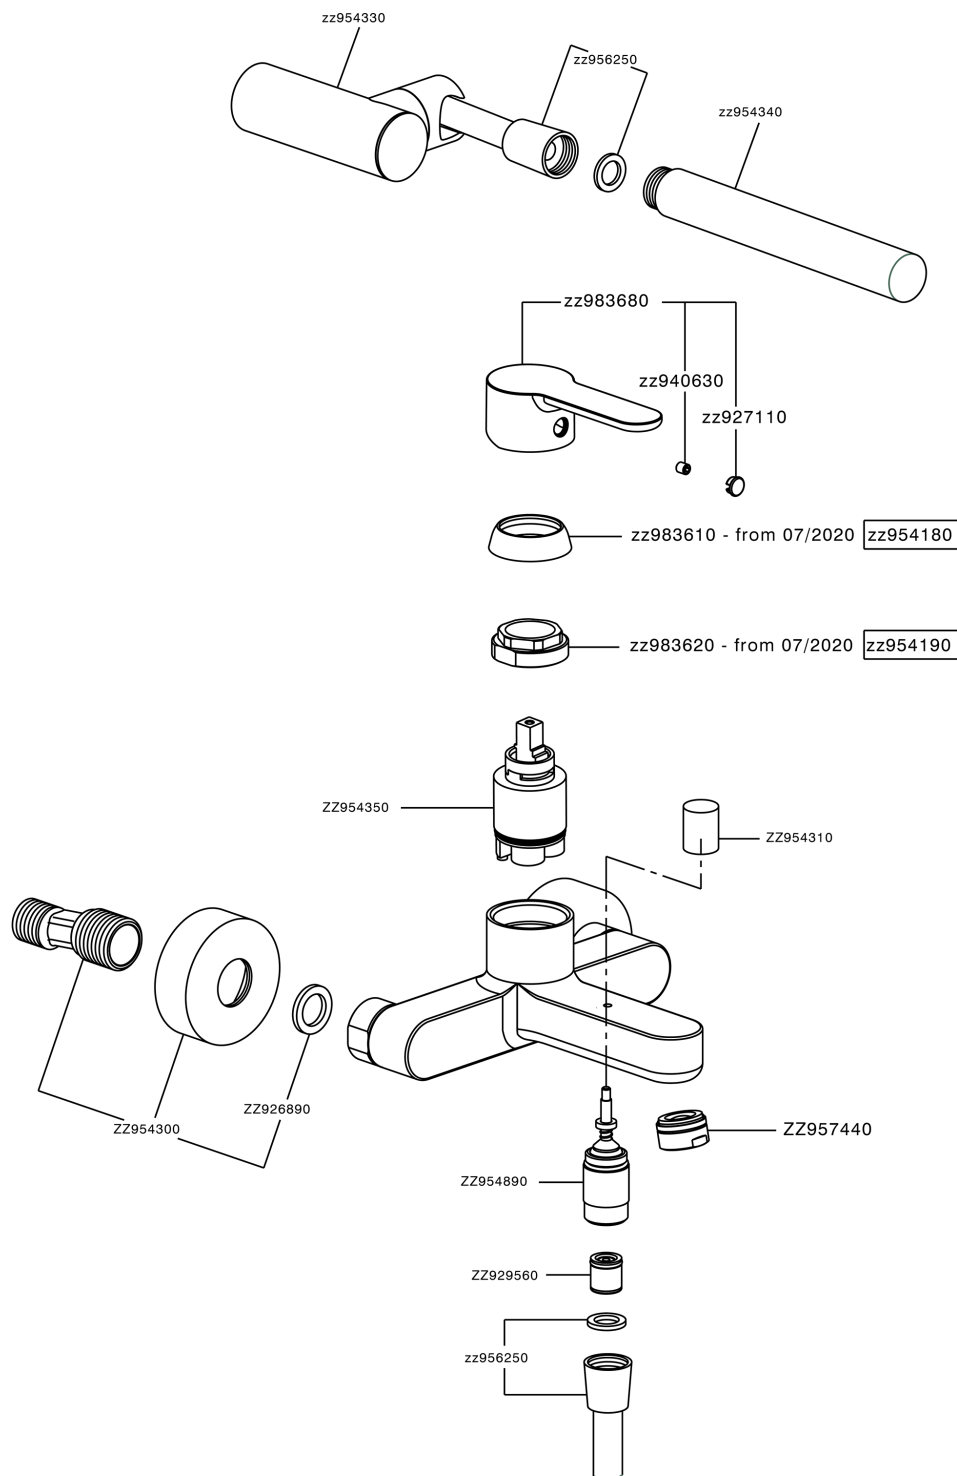

## Single lever bath mixer, with shower set TENDER\_C2000123

MODEL **C2000123**

Single lever bath mixer, with shower set, wall mounted adjustable handshower bracket, ABS 26 mm minimalistic one spray handshower, 150 cm Brass Flexible Hose

AVAILABLE FINISHINGS

CHARACTERISTICS

Cartridge Spare Parts **ZZ95435000**

**35 mm Cartridge**

### EcoStop

EcoStop feature limits water flow to approximately 50% of maximum output with one point of resistance on setting. Push slightly past the middle stop only when full water output is required. This will save water up to 50%.

## Single lever bath mixer, with shower set TENDER\_C2000123

C2000123

<https://en.cisal.it/single-lever-bath-mixer-with-shower-set-tender-c2000123>

2026-04-08