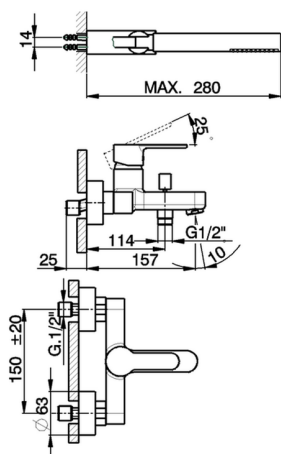

Single lever bath mixer, with shower set TENDER_C2000123

MODEL **C2000123**

Single lever bath mixer, with shower set, wall mounted adjustable handshower bracket, ABS 26 mm minimalistic one spray handshower, 150 cm Brass Flexible Hose

AVAILABLE FINISHINGS

CHARACTERISTICS

Cartridge Spare Parts **ZZ95435000**

35 mm Cartridge

EcoStop

EcoStop feature limits water flow to approximately 50% of maximum output with one point of resistance on setting. Push slightly past the middle stop only when full water output is required. This will save water up to 50%.

Single lever bath mixer, with shower set TENDER_C2000123

C2000123

<https://en.cisal.it/single-lever-bath-mixer-with-shower-set-tender-c2000123>

2026-04-08