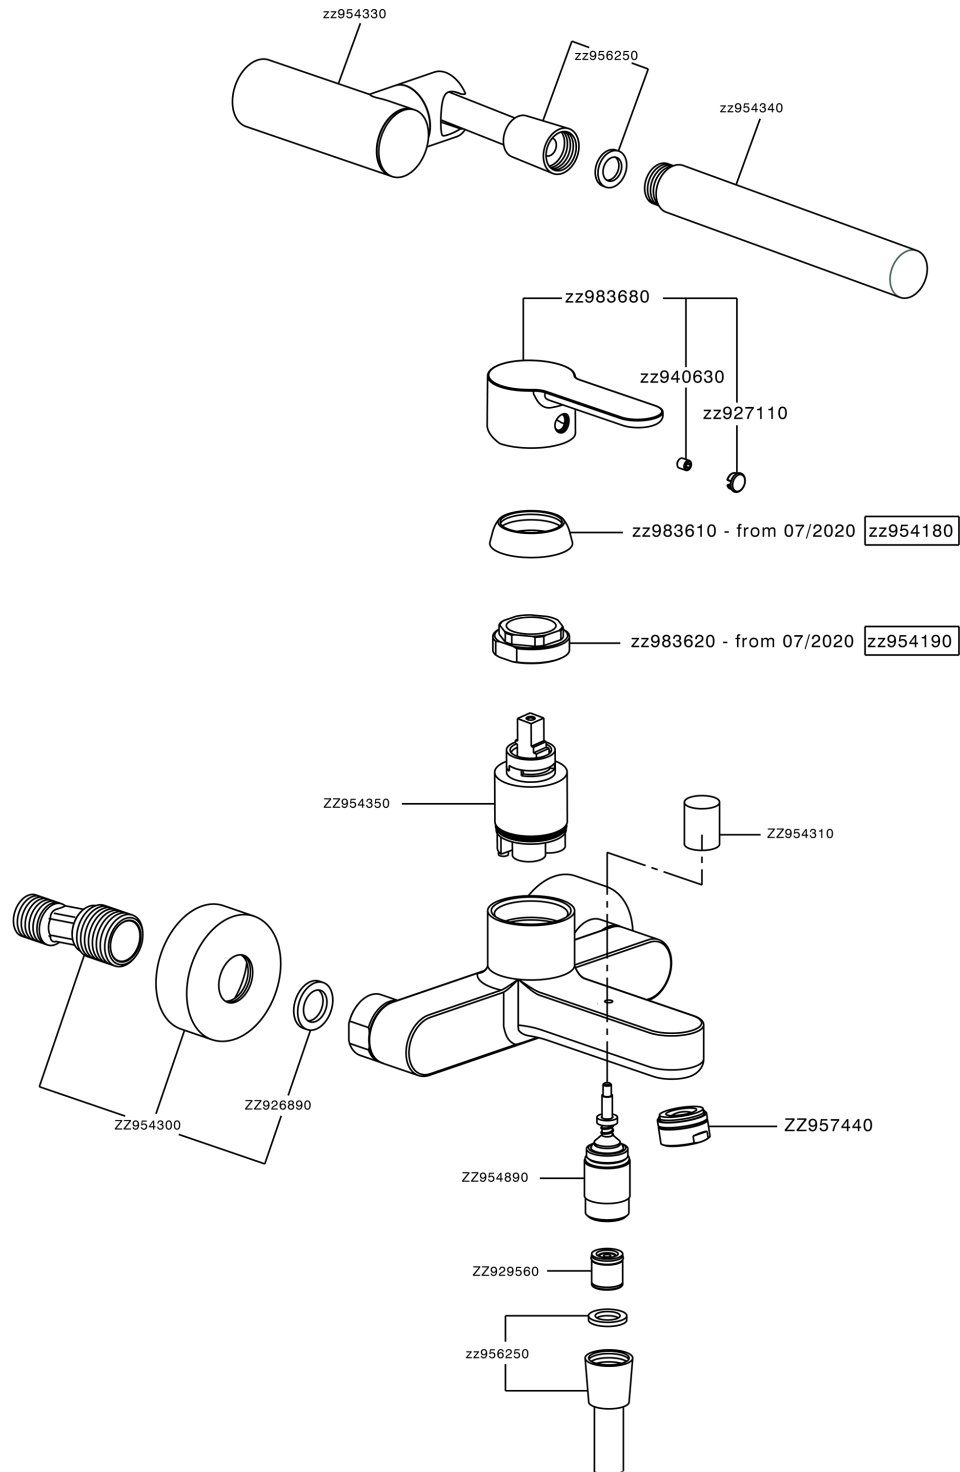

## Single lever bath mixer, with shower set TENDER\_C2000123

MODEL **C2000123**

Single lever bath mixer, with shower set, wall mounted adjustable handshower bracket, ABS 26 mm minimalistic one spray handshower, 150 cm Brass Flexible Hose

AVAILABLE FINISHINGS

CHARACTERISTICS

Cartridge Spare Parts **ZZ95435000**

**35 mm Cartridge**

### EcoStop

EcoStop feature limits water flow to approximately 50% of maximum output with one point of resistance on setting. Push slightly past the middle stop only when full water output is required. This will save water up to 50%.

## Single lever bath mixer, with shower set TENDER\_C2000123

C2000123

<https://en.cisal.it/single-lever-bath-mixer-with-shower-set-tender-c2000123>

2026-06-13