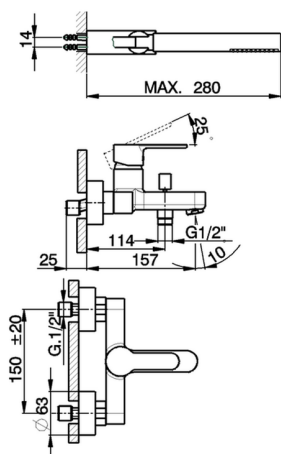

Single lever bath mixer, with shower set TENDER_C2000123

MODEL **C2000123**

Single lever bath mixer, with shower set, wall mounted adjustable handshower bracket, ABS 26 mm minimalistic one spray handshower, 150 cm Brass Flexible Hose

AVAILABLE FINISHINGS

CHARACTERISTICS

Cartridge Spare Parts **ZZ95435000**

35 mm Cartridge

EcoStop

EcoStop feature limits water flow to approximately 50% of maximum output with one point of resistance on setting. Push slightly past the middle stop only when full water output is required. This will save water up to 50%.

Single lever bath mixer, with shower set TENDER_C2000123

C2000123

<https://en.cisal.it/single-lever-bath-mixer-with-shower-set-tender-c2000123>

2026-06-13