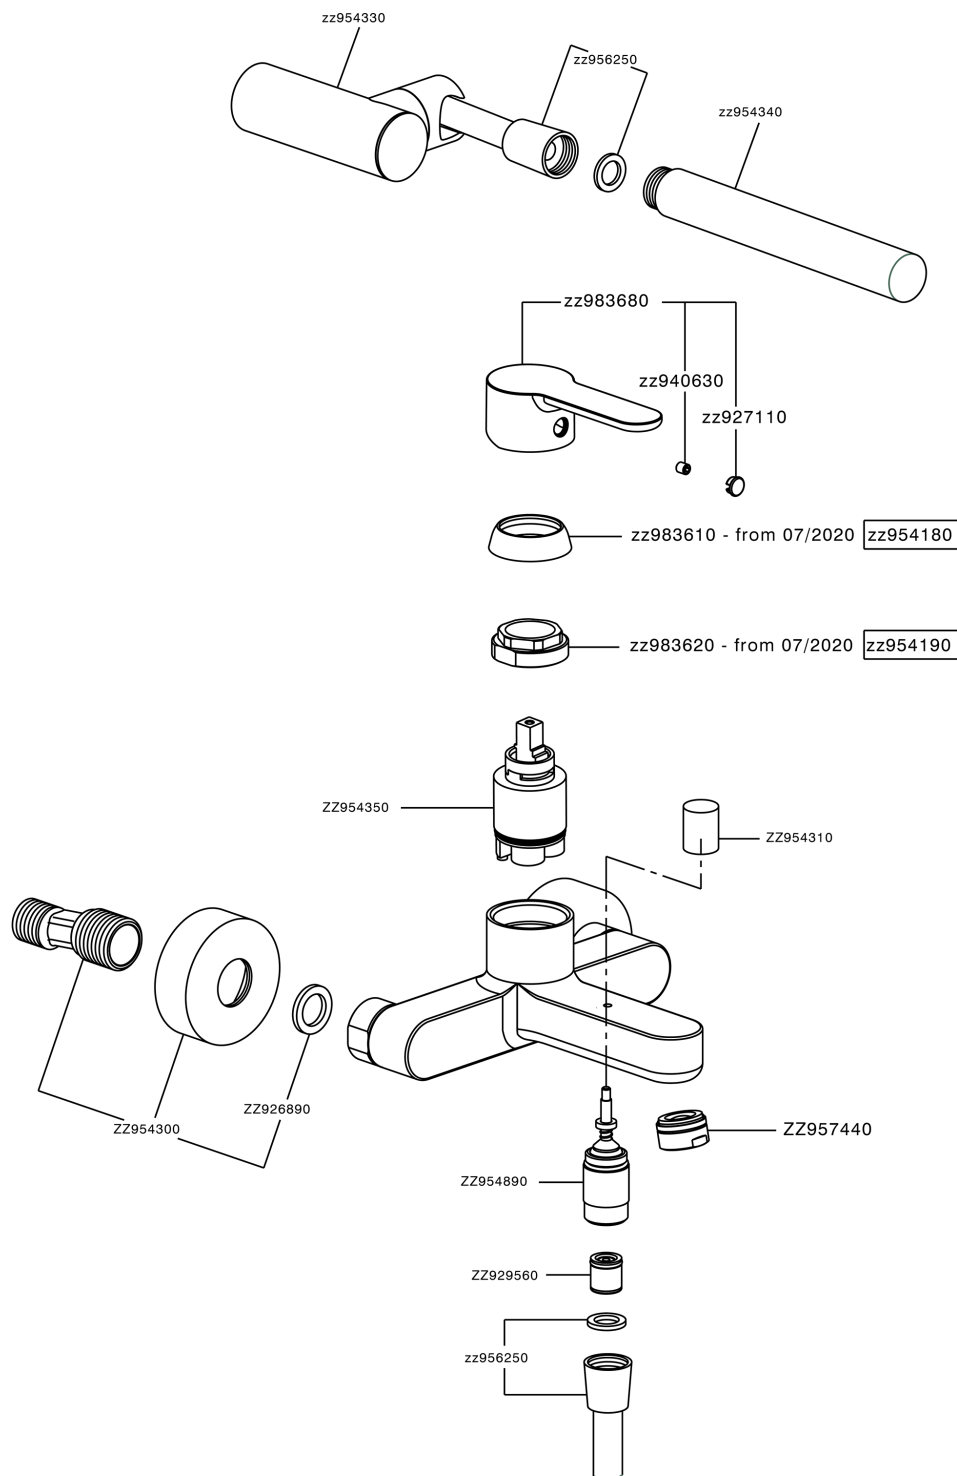

Single lever bath mixer, with shower set TENDER_C2000123

MODEL **C2000123**

Single lever bath mixer, with shower set, wall mounted adjustable handshower bracket, ABS 26 mm minimalistic one spray handshower, 150 cm Brass Flexible Hose

AVAILABLE FINISHINGS

CHARACTERISTICS

Cartridge Spare Parts **ZZ95435000**

35 mm Cartridge

EcoStop

EcoStop feature limits water flow to approximately 50% of maximum output with one point of resistance on setting. Push slightly past the middle stop only when full water output is required. This will save water up to 50%.

Single lever bath mixer, with shower set TENDER_C2000123

C2000123

<https://en.cisal.it/single-lever-bath-mixer-with-shower-set-tender-c2000123>

2026-06-13