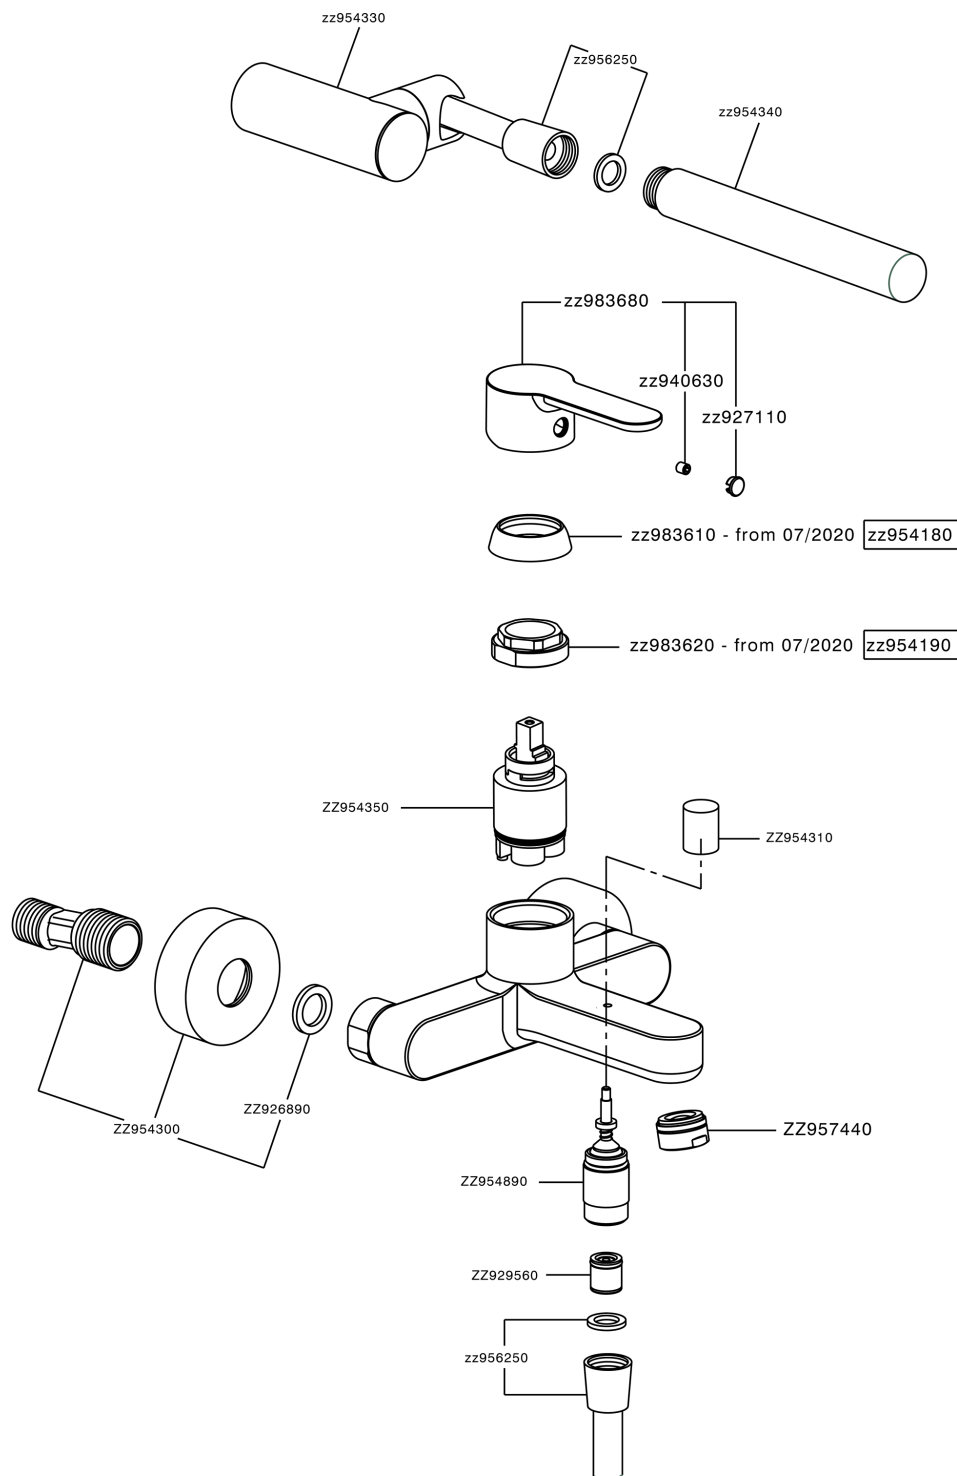

Single lever bath mixer, with shower set TENDER_C2000123

MODEL **C2000123**

Single lever bath mixer, with shower set, wall mounted adjustable handshower bracket, ABS 26 mm minimalistic one spray handshower, 150 cm Brass Flexible Hose

AVAILABLE FINISHINGS

CHARACTERISTICS

Cartridge Spare Parts **ZZ95435000**

35 mm Cartridge

EcoStop

EcoStop feature limits water flow to approximately 50% of maximum output with one point of resistance on setting. Push slightly past the middle stop only when full water output is required. This will save water up to 50%.

Single lever bath mixer, with shower set TENDER_C2000123

C2000123

<https://en.cisal.it/single-lever-bath-mixer-with-shower-set-tender-c2000123>

2026-04-08