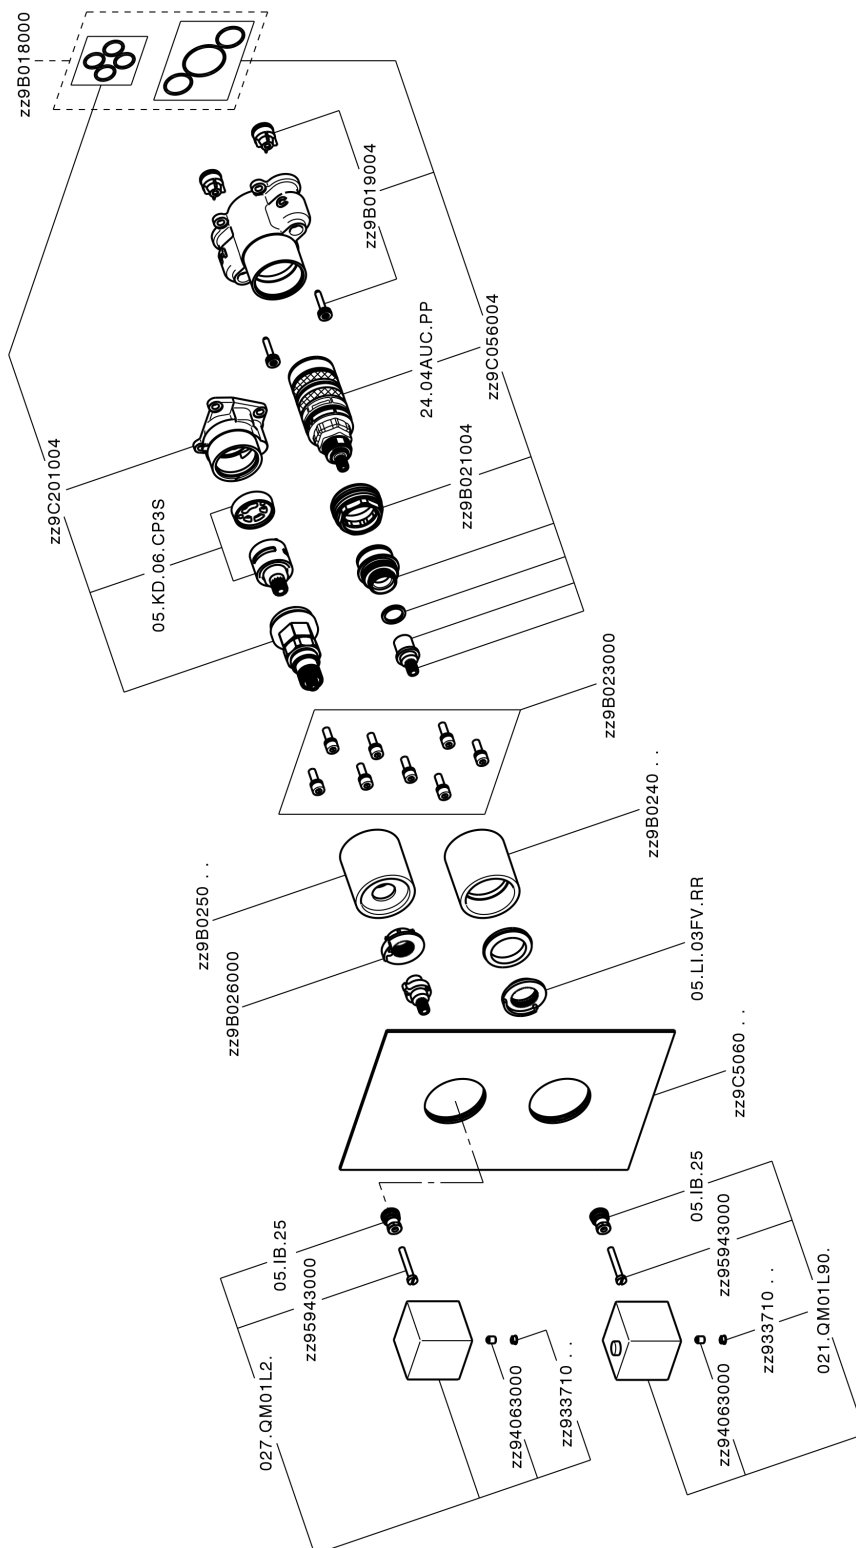

Exposed part for Thermostatic One Box Valve ROADSTER ACCENT_RA0BT030

RA0BT030

<https://en.cisal.it/exposed-part-for-thermostatic-one-box-valve-roadster-accent-ra0bt030>

One Box Universal Concealed Part ONE BOX_ZA00B031

ZA00B031

<https://en.cisal.it/one-box-universal-concealed-part-one-box-za00b031>

One Box Universal Concealed Part ONE BOX_ZA00B030

ZA00B030

<https://en.cisal.it/one-box-universal-concealed-part-one-box-za00b030>