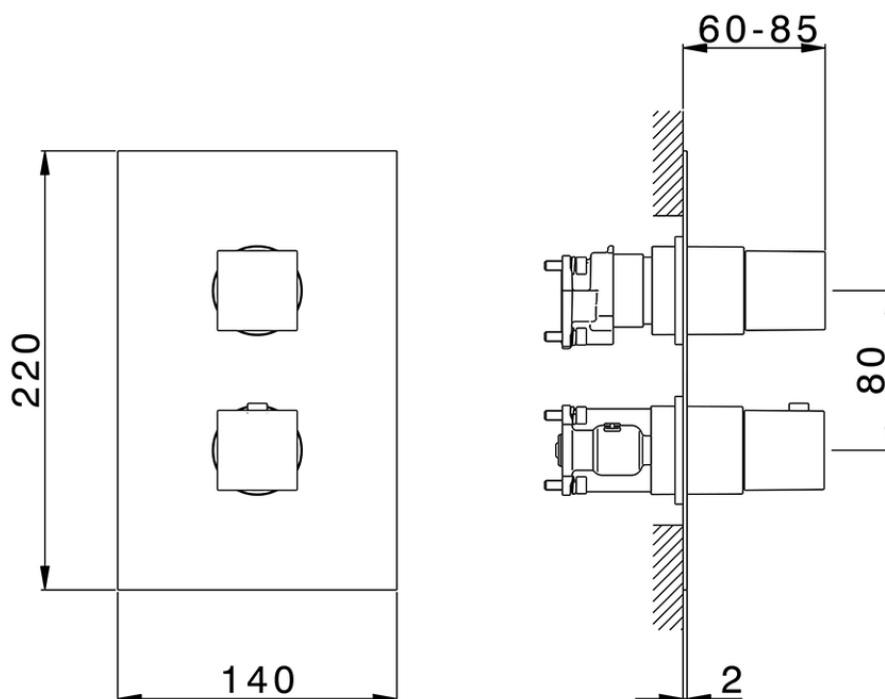

Exposed part for Thermostatic One Box Valve ROADSTER ACCENT_RA0BT030

RA0BT030

<https://en.cisal.it/exposed-part-for-thermostatic-one-box-valve-roadster-accent-ra0bt030>

ZA00B031

<https://en.cisal.it/one-box-universal-concealed-part-one-box-za00b031>