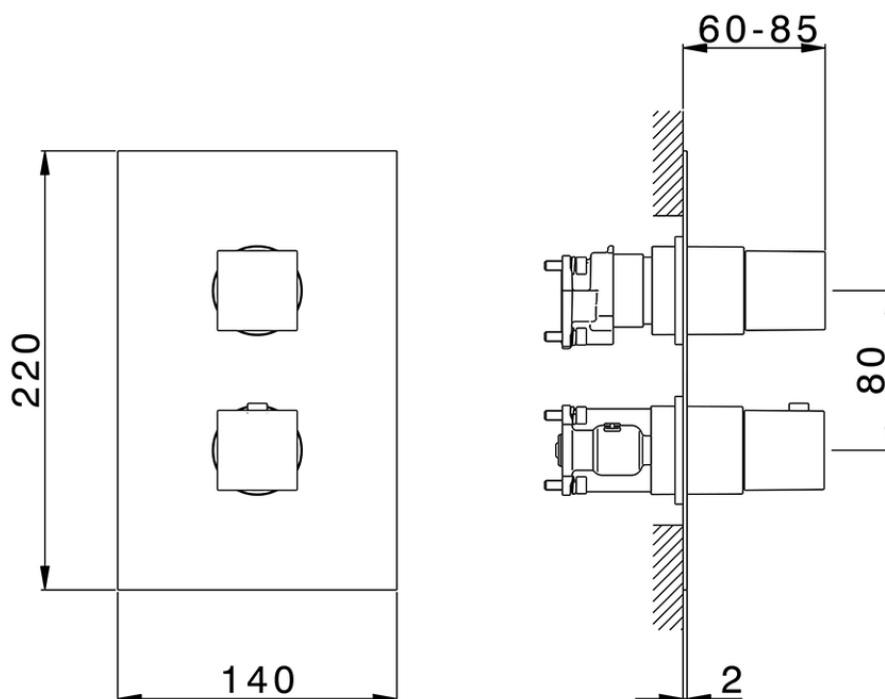

## Exposed part for Thermostatic One Box Valve ROADSTER ACCENT\_RA0BT030

RA0BT030

<https://en.cisal.it/exposed-part-for-thermostatic-one-box-valve-roadster-accent-ra0bt030>

ZA00B031

<https://en.cisal.it/one-box-universal-concealed-part-one-box-za00b031>