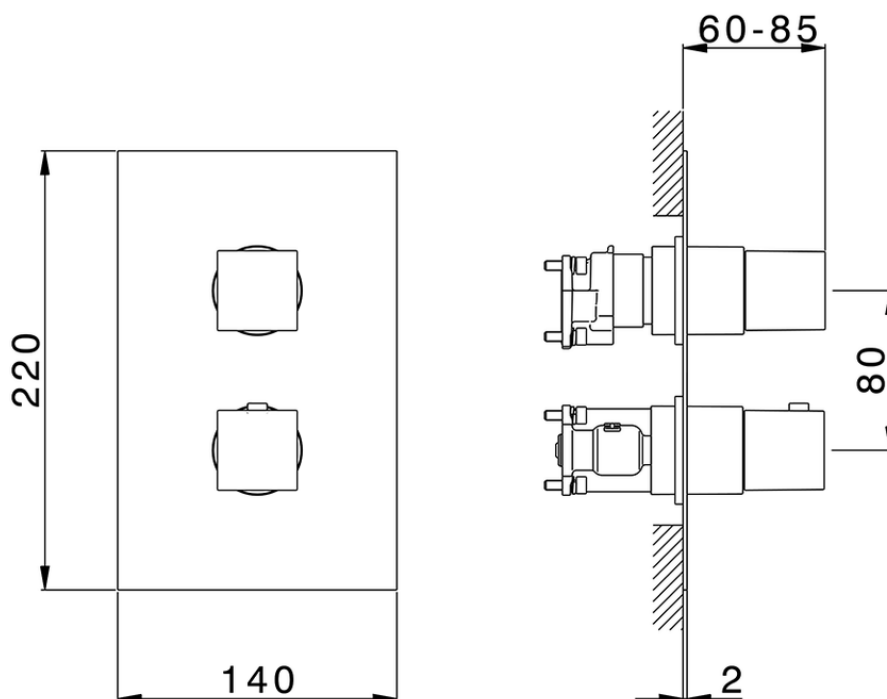

Exposed part for Thermostatic One Box Valve ROADSTER ACCENT_RA0BT030

RA0BT030

<https://en.cisal.it/exposed-part-for-thermostatic-one-box-valve-roadster-accent-ra0bt030>

ZA00B031

<https://en.cisal.it/one-box-universal-concealed-part-one-box-za00b031>