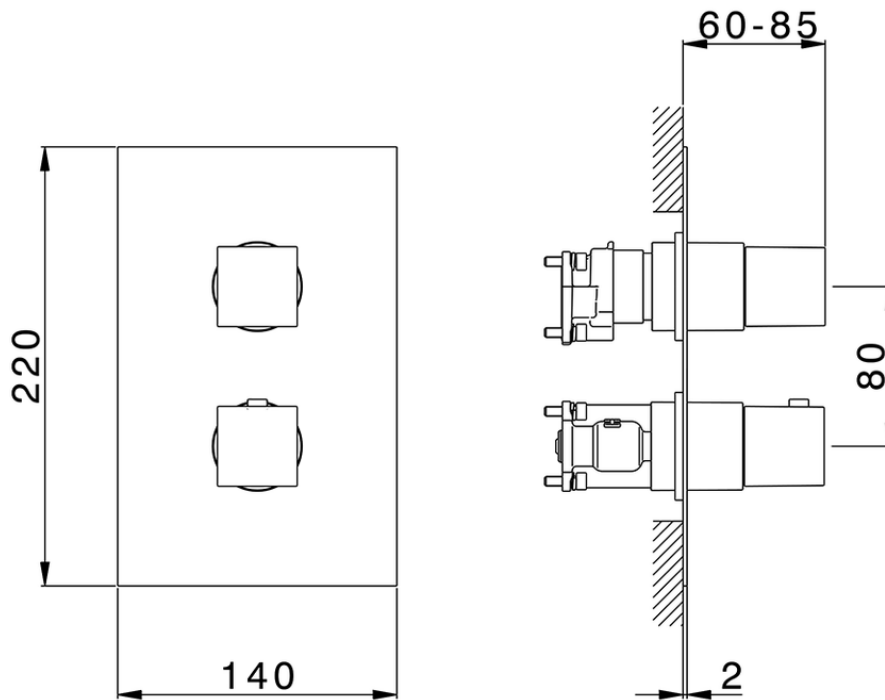

## Exposed part for Thermostatic One Box Valve ROADSTER ACCENT\_RA0BT030

RA0BT030

<https://en.cisal.it/exposed-part-for-thermostatic-one-box-valve-roadster-accent-ra0bt030>

ZA00B031

<https://en.cisal.it/one-box-universal-concealed-part-one-box-za00b031>