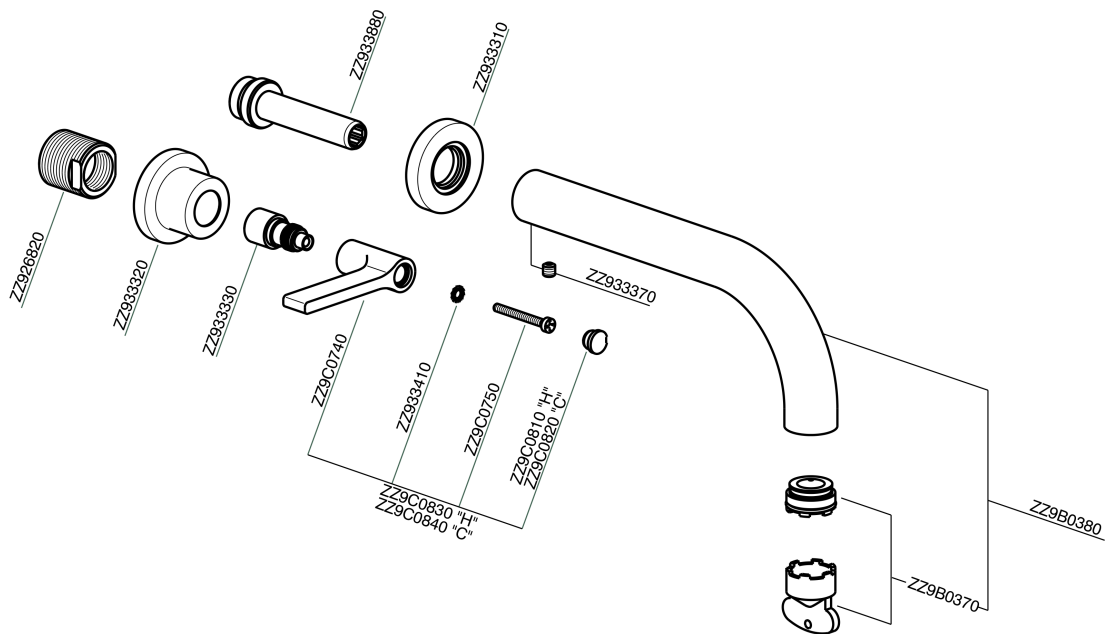

Exposed part for concealed washbasin mixer GRACE_GL013510

GL013510

<https://en.cisal.it/exposed-part-for-concealed-washbasin-mixer-grace-gl013510>

Concealed washbasin mixer CONCEALED_ZA033511

ZA033511

<https://en.cisal.it/concealed-washbasin-mixer-concealed-za033511>