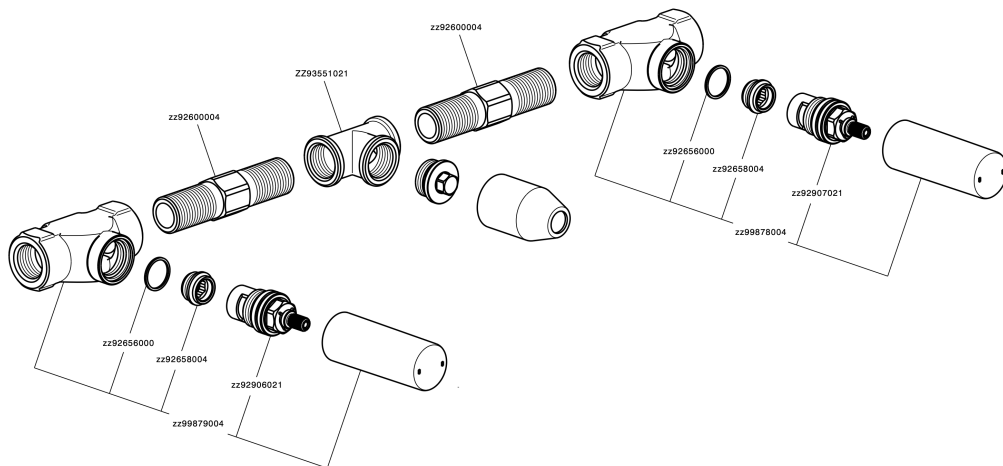

Exposed part for concealed washbasin mixer GRACE_GL013510

GL013510

<https://en.cisal.it/exposed-part-for-concealed-washbasin-mixer-grace-gl013510>

Concealed washbasin mixer CONCEALED_ZA033511

ZA033511

<https://en.cisal.it/concealed-washbasin-mixer-concealed-za033511>