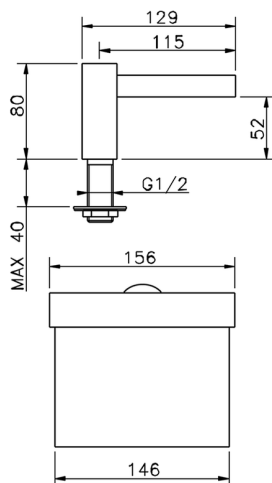

Spout COMPONENTS_ZA002620

MODEL **ZA002620**

Spout, cascade spray, 1/2" M connection

AVAILABLE FINISHINGS

- **21** 21 Chrome
- **2B** 2B Polished Nickel
- **2F** 2F Brushed Nickel
- **2Q** 2Q Black Titanium
- **40** 40 Matt Black
- **4Q** 4Q Matt White

CHARACTERISTICS

2026-06-13