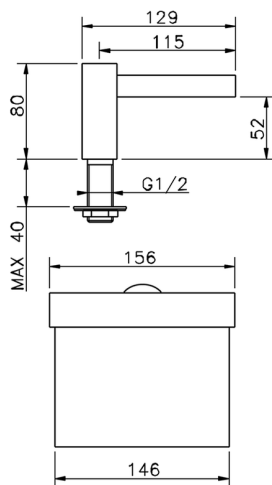

## Spout COMPONENTS\_ZA002620

MODEL **ZA002620**

Spout, cascade spray, 1/2" M connection