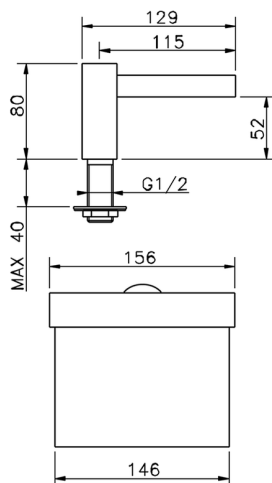

Spout COMPONENTS_ZA002620

MODEL **ZA002620**

Spout, cascade spray, 1/2" M connection

AVAILABLE FINISHINGS

-  **21** 21 Chrome
-  **2B** 2B Polished Nickel
-  **2F** 2F Brushed Nickel
-  **2Q** 2Q Black Titanium
-  **40** 40 Matt Black
-  **4Q** 4Q Matt White