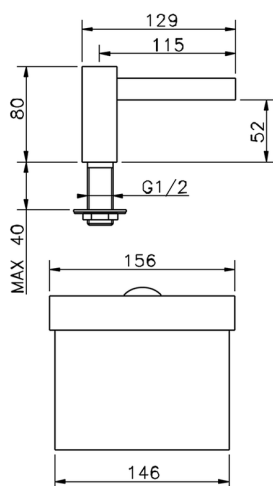

Spout COMPONENTS_ZA002620

MODEL **ZA002620**

Spout,cascade spray,1/2" M connection

AVAILABLE FINISHINGS

-  **21** 21 Chrome
-  **2B** 2B Polished Nickel
-  **2F** 2F Brushed Nickel
-  **2Q** 2Q Black Titanium
-  **40** 40 Matt Black
-  **4Q** 4Q Matt White