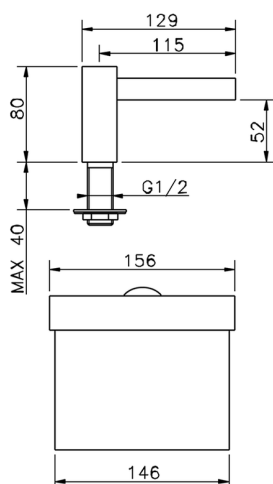

## Spout COMPONENTS\_ZA002620

MODEL **ZA002620**

Spout,cascade spray,1/2" M connection