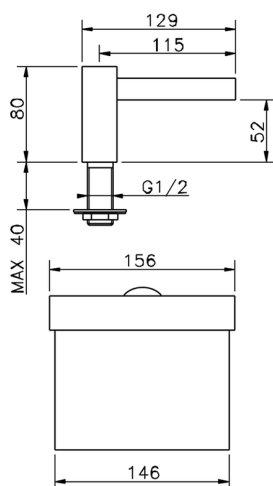

## Spout COMPONENTS\_ZA002620

MODEL **ZA002620**

Spout,cascade spray,1/2" M connection