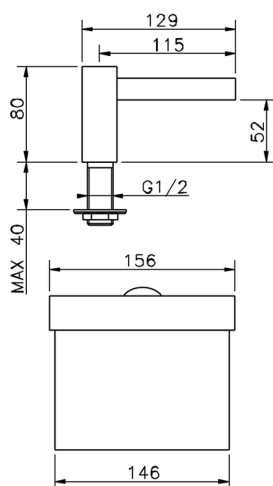

Spout COMPONENTS_ZA002620

MODEL **ZA002620**

Spout, cascade spray, 1/2" M connection

AVAILABLE FINISHINGS

-  **21** 21 Chrome
-  **2B** 2B Polished Nickel
-  **2F** 2F Brushed Nickel
-  **2Q** 2Q Black Titanium
-  **40** 40 Matt Black
-  **4Q** 4Q Matt White