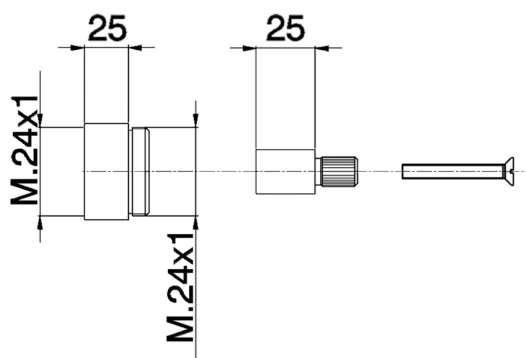

Extension +25 mm COMPONENTS_ZA000461

MODEL **ZA000461**

Extension 25 mm, for concealed taps G.3/4", series PU-LS-BA-BQ

AVAILABLE FINISHINGS

 **04** 04 Without finishing

CHARACTERISTICS

2025-01-05