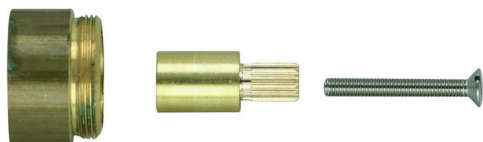

Extension +25 mm COMPONENTS_ZA000461

MODEL **ZA000461**

Extension 25 mm, for concealed taps G.3/4", series PU-LS-BA-BQ

AVAILABLE FINISHINGS

 **04** 04 Without finishing

CHARACTERISTICS

2025-01-05