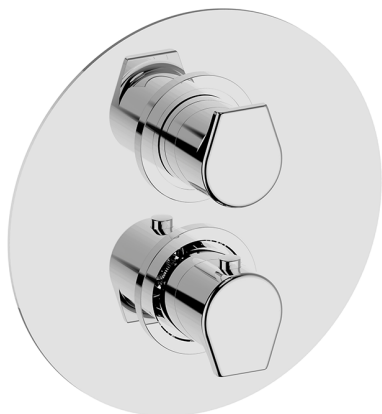

## Exposed part for con.thermo.shower valve, 3-outlet ROCK&ROLL\_RK018200

MODEL **RK018200**

Exposed part for con.thermo.shower valve,  
3-outlet,with 3 outlet deviastop,without concealed  
part,for item ZA018201

## Concealed thermostatic shower valve, 3-outlets CONCEALED\_ZA018201

MODEL **ZA018201**

Concealed thermostatic shower valve, 3-outlets, with 1/2" 3 outlet deviastop cartridge, without trim kit

### DeviaStop

The Cisal Devia Stop technology allows to adjust the water flow and to direct it to the selected output point (overhead soaker, hand shower, etc).