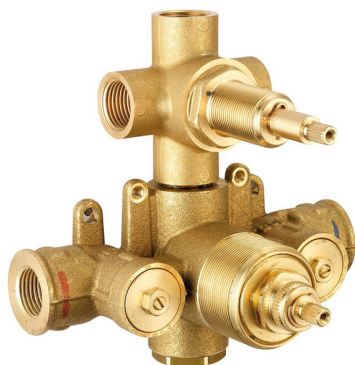

## Exposed part for con.thermo.shower valve, 3-outlet ROCK&ROLL\_RK018200

MODEL **RK018200**

Exposed part for con.thermo.shower valve,  
3-outlet,with 3 outlet deviastop,without concealed  
part,for item ZA018201

### Thermostatic

The Cisal thermostatic is your personal water manager, helping you to handle, control and save water and energy.

## Concealed thermostatic shower valve, 3-outlets CONCEALED\_ZA018201

MODEL **ZA018201**

Concealed thermostatic shower valve, 3-outlets, with 1/2" 3 outlet deviastop cartridge, without trim kit