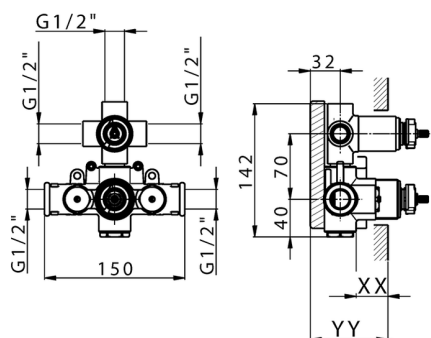

## Concealed thermostatic shower valve, 3-outlets CONCEALED\_ZA018201

MODEL **ZA018201**

Concealed thermostatic shower valve, 3-outlets, with 1/2" 3 outlet deviastop cartridge, without trim kit

### CHARACTERISTICS

Concealed **1**  
 Cartridge Spare Parts **24.04A.PP**  
**8x20 Plus P Thermostatic Valve**

Piastra/Plate/Plaque/Platte/Placa  
 2-3mm: XX 25-40 YY 76-91  
 10 mm: XX 16-31 YY 65-80