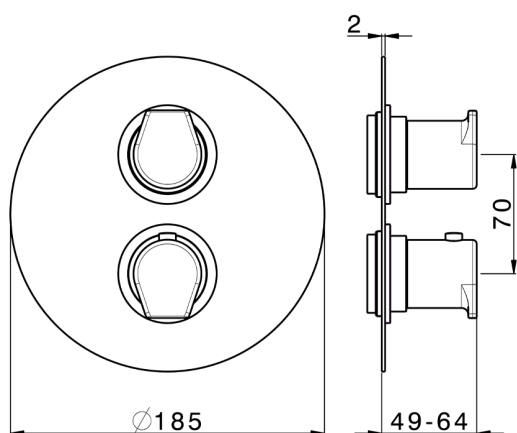

CHARACTERISTICS

Installation **Concealed**
Required concealed parts **ZA018201**

Thermostatic

The Cisal thermostatic is your personal water manager, helping you to handle, control and save water and energy.