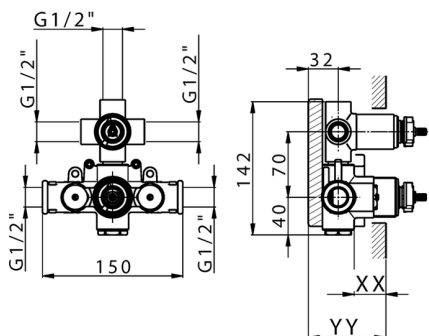

Concealed thermostatic shower valve, 3-outlets CONCEALED_ZA018201

MODEL **ZA018201**

Concealed thermostatic shower valve, 3-outlets, with 1/2" 3 outlet deviastop cartridge, without trim kit

AVAILABLE FINISHINGS

CHARACTERISTICS

Concealed **1**
 Cartridge Spare Parts **24.04A.PP**
8x20 Plus P Thermostatic Valve

Piastra/Plate/Plaque/Platte/Placa
 2-3mm: XX 25-40 YY 76-91
 10 mm: XX 16-31 YY 65-80

DeviaStop

The Cisal Devia Stop technology allows to adjust the water flow and to direct it to the selected output point (overhead soaker, hand shower, etc).