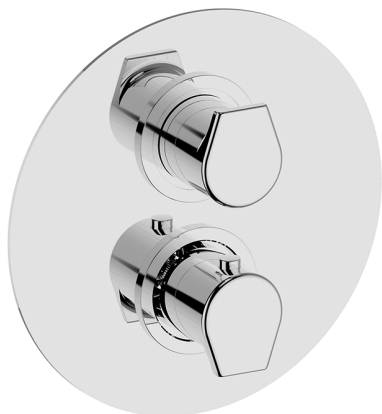

Exposed part for con.thermo.shower valve, 3-outlet ROCK&ROLL_RK018200

MODEL **RK018200**

Exposed part for con.thermo.shower valve, 3-outlet, with 3 outlet deviator, without concealed part, for item ZA018201

AVAILABLE FINISHINGS

-  **21** 21 Chrome
-  **2F** 2F Brushed Nickel
-  **40** 40 Matt Black

CHARACTERISTICS

Installation **Concealed**
 Required concealed parts **ZA018201**

Thermostatic

The Cisal thermostatic is your personal water manager, helping you to handle, control and save water and energy.

Concealed thermostatic shower valve, 3-outlets CONCEALED_ZA018201

MODEL **ZA018201**

Concealed thermostatic shower valve, 3-outlets, with 1/2" 3 outlet deviastop cartridge, without trim kit

AVAILABLE FINISHINGS

CHARACTERISTICS

Concealed **1**
 Cartridge Spare Parts **24.04A.PP**
8x20 Plus P Thermostatic Valve

Piastra/Plate/Plaque/Platte/Placa
 2-3mm: XX 25-40 YY 76-91
 10 mm: XX 16-31 YY 65-80

DeviaStop

The Cisal Devia Stop technology allows to adjust the water flow and to direct it to the selected output point (overhead soaker, hand shower, etc).