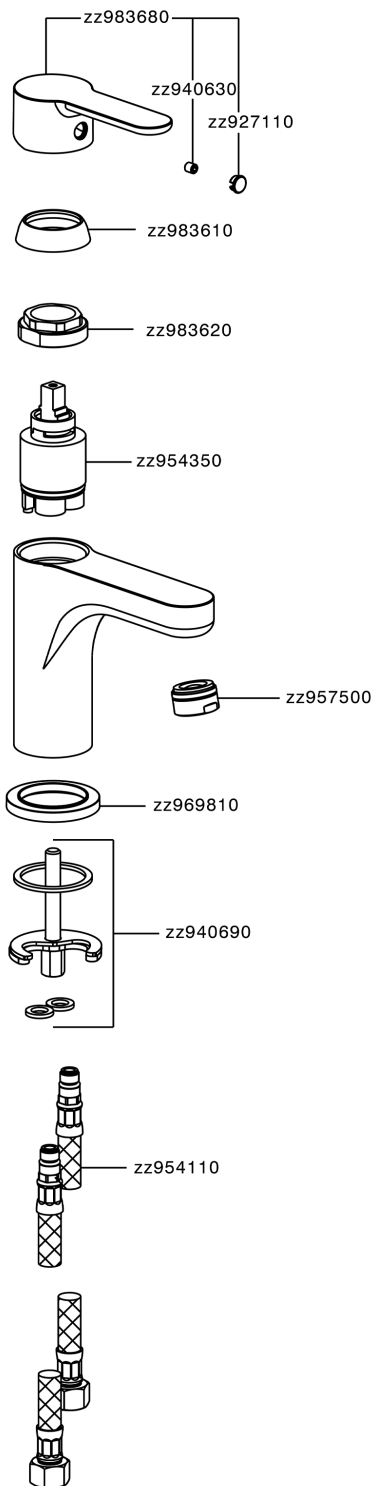

## Single lever 'large' washbasin mixer TENDER\_C2000500

C2000500

<https://en.cisal.it/single-lever-large-washbasin-mixer-tender-c2000500>

2026-04-08