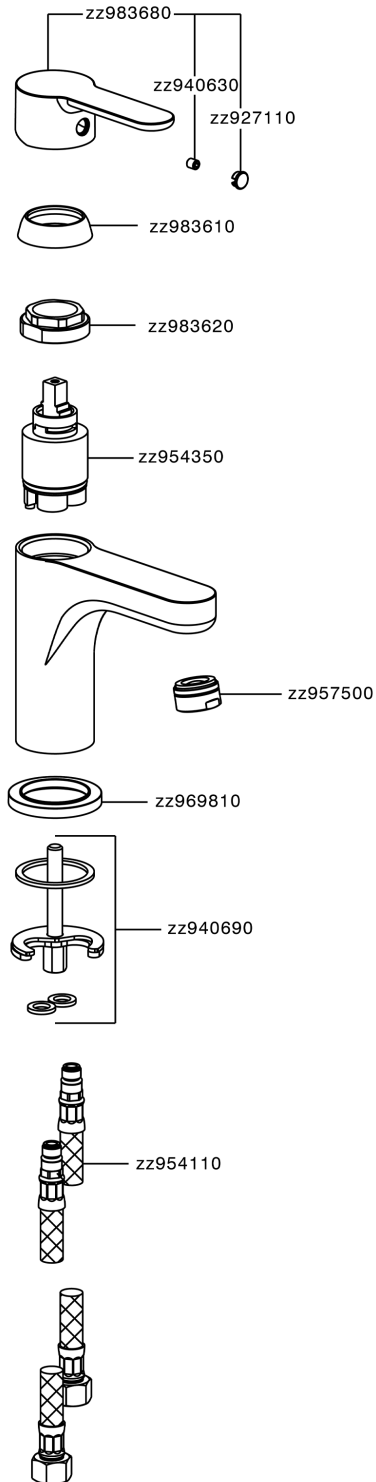

Single lever 'large' washbasin mixer TENDER_C2000500

C2000500

<https://en.cisal.it/single-lever-large-washbasin-mixer-tender-c2000500>

2026-06-13