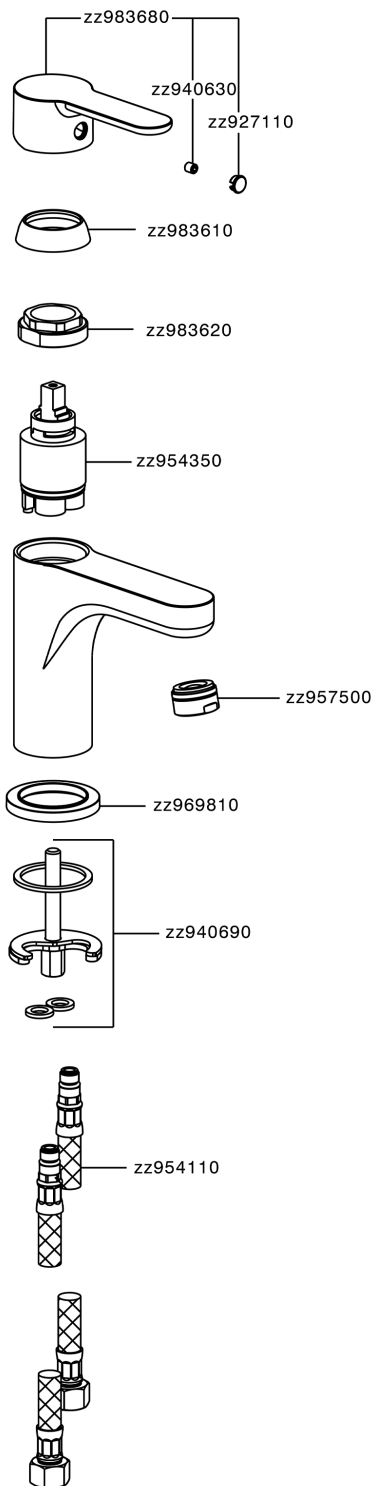

Single lever 'large' washbasin mixer TENDER_C2000500

C2000500

<https://en.cisal.it/single-lever-large-washbasin-mixer-tender-c2000500>

2026-04-08