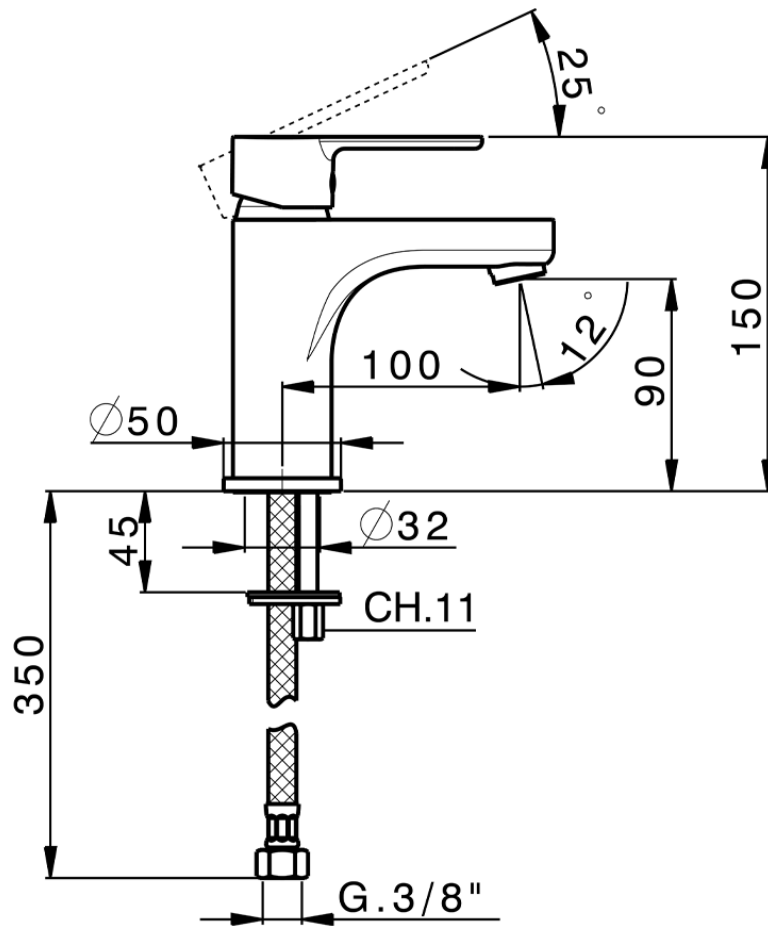

Single lever 'large' washbasin mixer TENDER_C2000500

C2000500

<https://en.cisal.it/single-lever-large-washbasin-mixer-tender-c2000500>

2026-04-08