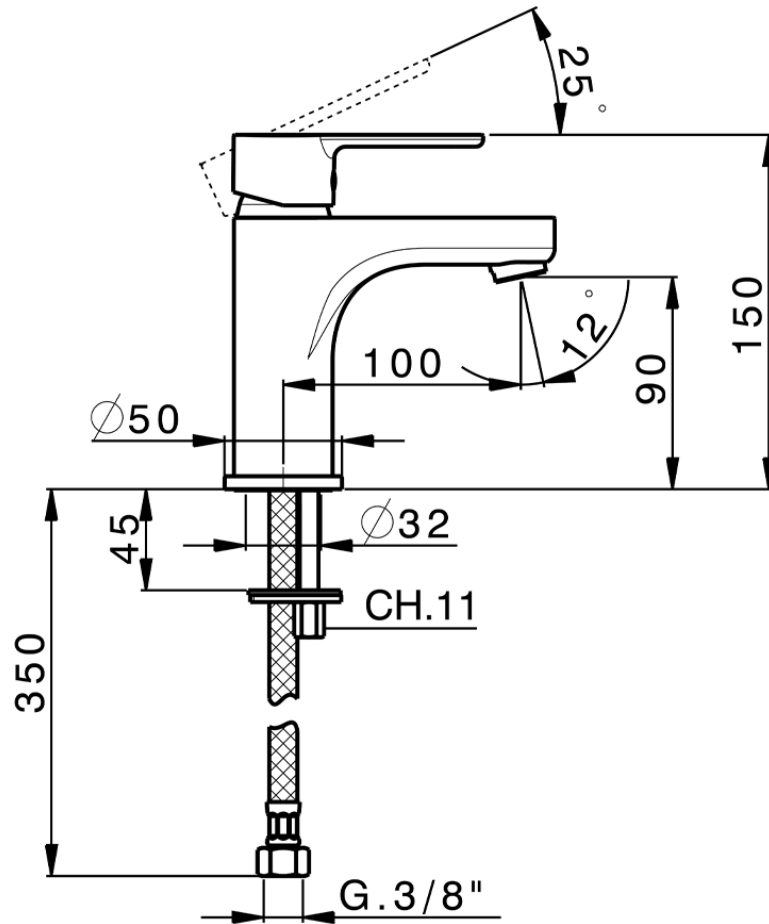

Single lever 'large' washbasin mixer TENDER_C2000500

C2000500

<https://en.cisal.it/single-lever-large-washbasin-mixer-tender-c2000500>

2026-04-29