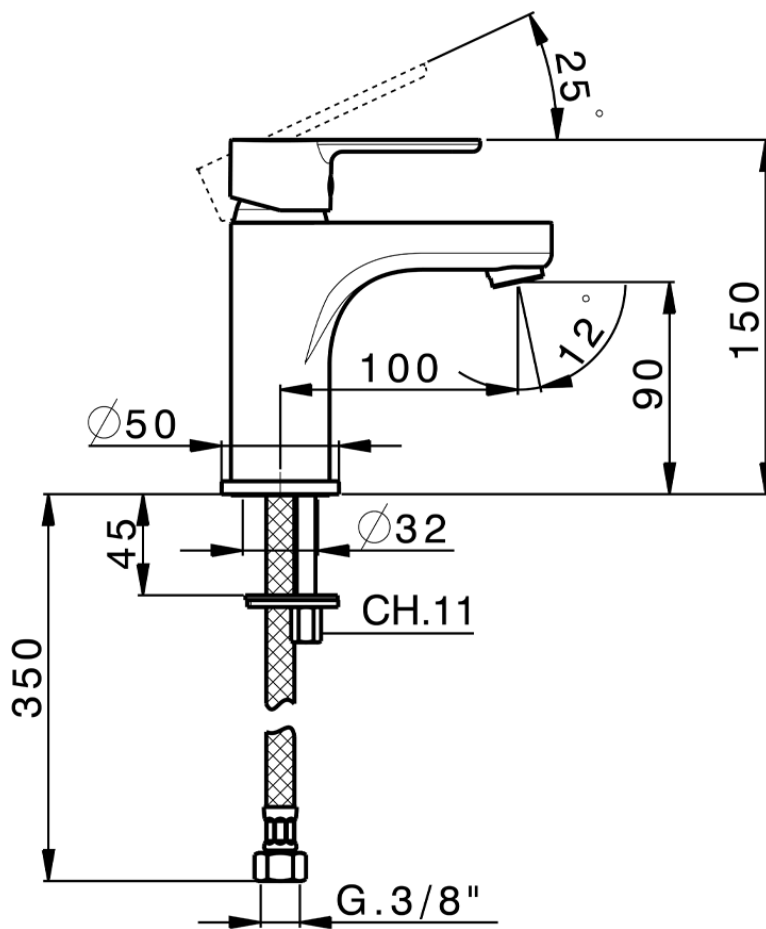

Single lever 'large' washbasin mixer TENDER_C2000500

C2000500

<https://en.cisal.it/single-lever-large-washbasin-mixer-tender-c2000500>

2026-06-14