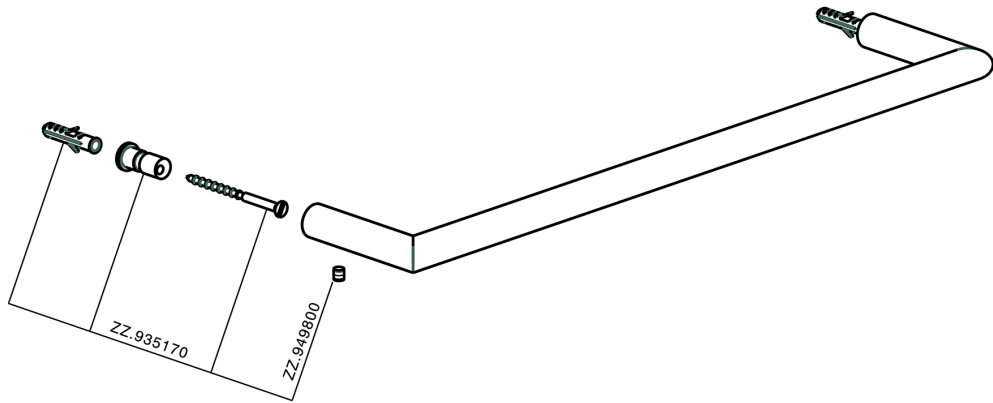

Towel holder BATHROOM ACCESSORIES_SY090101

MODEL **SY090101**

Towel holder

AVAILABLE FINISHINGS

21 21 Chrome

2B 2B Polished Nickel

2F 2F Brushed Nickel

2P 2P Rose Gold

2Q 2Q Black Titanium

40 40 Matt Black

4Q 4Q Matt White

CHARACTERISTICS

Towel holder BATHROOM ACCESSORIES_SY090101

SY090101

<https://en.cisal.it/towel-holder-bathroom-accessories-sy090101>

2024-12-22