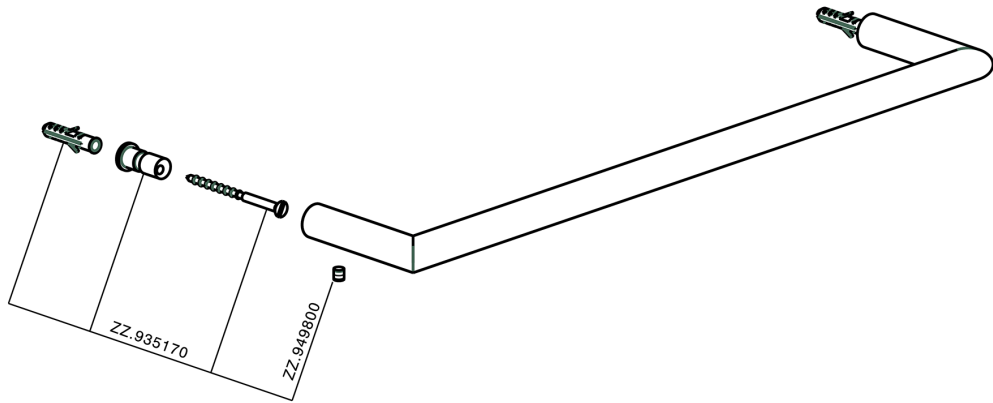

Towel holder BATHROOM ACCESSORIES_SY090101

SY090101

<https://en.cisal.it/towel-holder-bathroom-accessories-sy090101>

2024-12-22