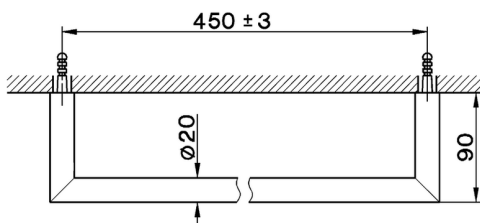

2Q 2Q Black Titanium

40 40 Matt Black

4Q 4Q Matt White

CHARACTERISTICS

Towel holder BATHROOM ACCESSORIES_SY090101

SY090101

<https://en.cisal.it/towel-holder-bathroom-accessories-sy090101>

2024-12-22