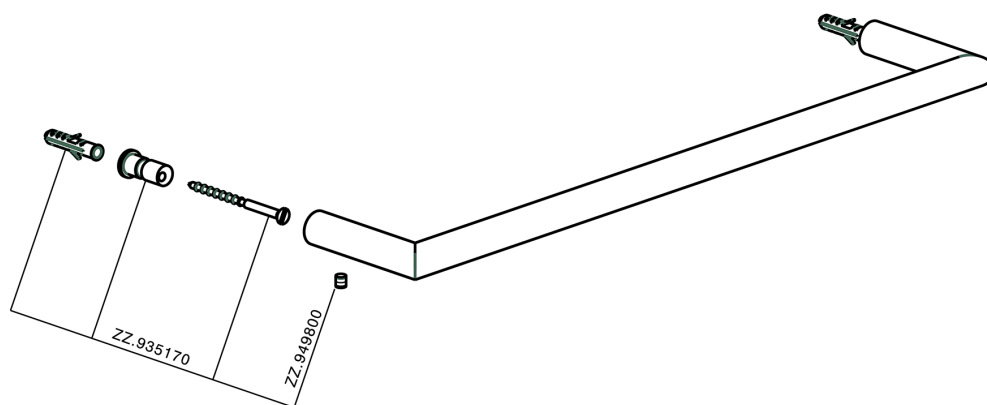

Towel holder BATHROOM ACCESSORIES_SY090101

MODEL **SY090101**

Towel holder

AVAILABLE FINISHINGS

21 21 Chrome

2B 2B Polished Nickel

2F 2F Brushed Nickel

2P 2P Rose Gold

2Q 2Q Black Titanium

40 40 Matt Black

4Q 4Q Matt White

CHARACTERISTICS

Towel holder BATHROOM ACCESSORIES_SY090101

SY090101

<https://en.cisal.it/towel-holder-bathroom-accessories-sy090101>

2024-12-22