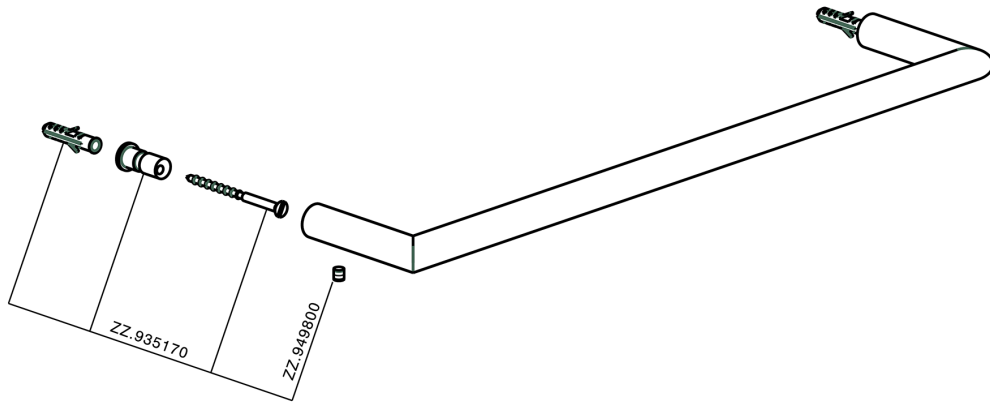

Towel holder BATHROOM ACCESSORIES_SY090101

SY090101

<https://en.cisal.it/towel-holder-bathroom-accessories-sy090101>

2024-12-22