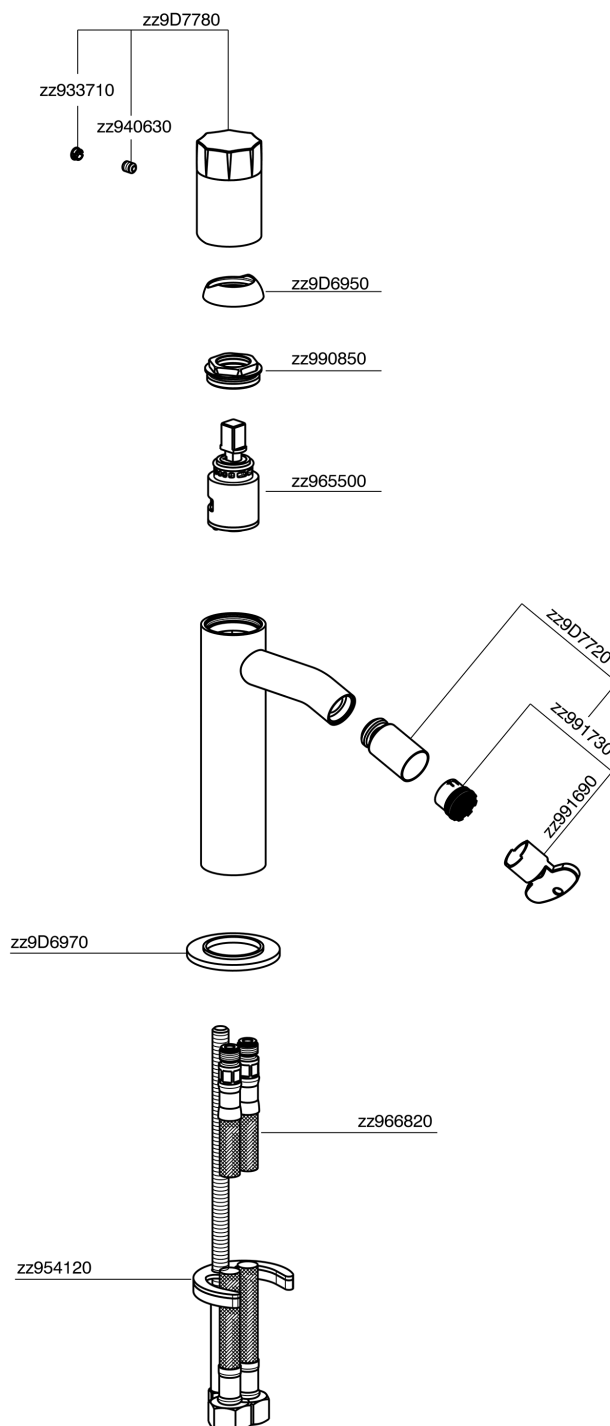

Single lever bidet mixer MARBLE X32_X5000564

MODEL **X5000564**

Single lever bidet mixer, without pop up waste, G.3/8"
Stainless Steel Flexible, with marble lever, Inox AISI
316L

AVAILABLE FINISHINGS

5X 5X Brushed Stainless Steel/Marble Marquinia

CHARACTERISTICS

Cartridge Spare Parts **ZZ96550000**

25 mm Cartridge

Single lever bidet mixer MARBLE X32_X5000564

X5000564

<https://en.cisal.it/single-lever-bidet-mixer-marble-x32x5000564>

2024-10-18