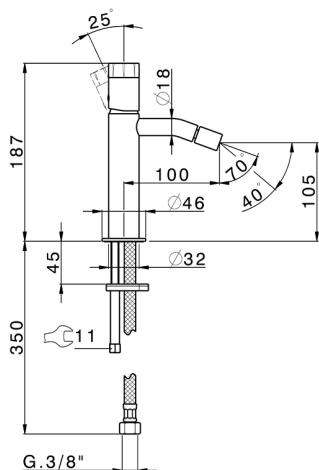

Single lever bidet mixer MARBLE X32_X5000564

MODEL **X5000564**

Single lever bidet mixer, without pop up waste, G.3/8"
Stainless Steel Flexible, with marble lever, Inox AISI
316L

AVAILABLE FINISHINGS

5X 5X Brushed Stainless Steel/Marble Marquinia

CHARACTERISTICS

Cartridge Spare Parts **ZZ96550000**

25 mm Cartridge

Single lever bidet mixer MARBLE X32_X5000564

X5000564

<https://en.cisal.it/single-lever-bidet-mixer-marble-x32x5000564>

2024-10-18