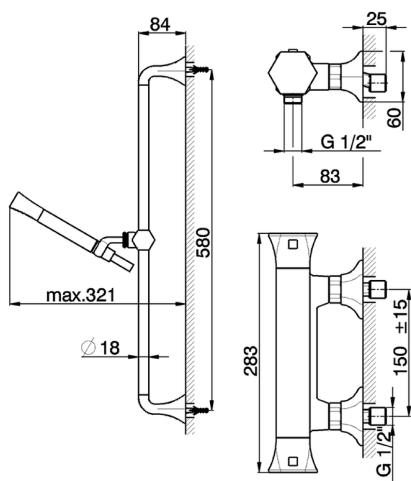

## Thermostatic shower mixer with sliding bar **CHERIE\_CES01010**

MODEL **CES01010**

Thermostatic shower mixer with sliding bar, 58 cm slide rail kit with sliding bracket, Chérie Brass one spray handshower, 150 cm SUPREME smooth flexible hose

### CHARACTERISTICS

Cartridge Spare Parts **22.04A.AR - ZZ97279004**

**Argo 2 (long filter) Thermostatic Valve**