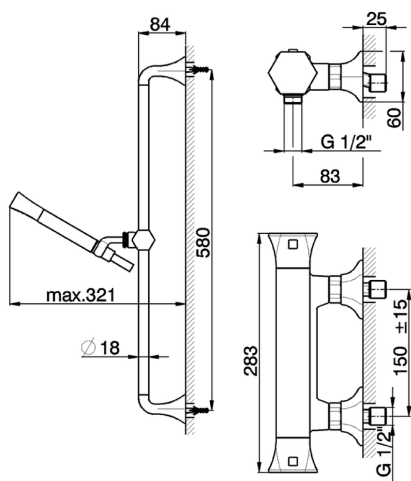

Thermostatic shower mixer with sliding bar **CHERIE_CES01010**

MODEL **CES01010**

Thermostatic shower mixer with sliding bar, 58 cm slide rail kit with sliding bracket, Chérie Brass one spray handshower, 150 cm SUPREME smooth flexible hose

AVAILABLE FINISHINGS

-  **21** 21 Chrome
-  **24** 24 Gold
-  **2B** 2B Polished Nickel
-  **7E** 7E Rose Gold/Matt Black

CHARACTERISTICS

Cartridge Spare Parts **22.04A.AR - ZZ97279004**

Argo 2 (long filter) Thermostatic Valve