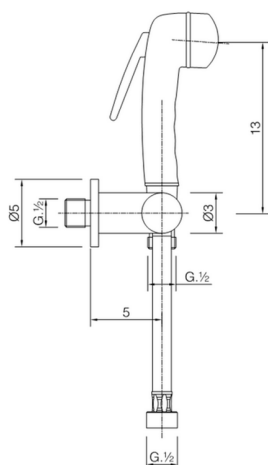

Bidet handshower set HYGENIC SHOWERS_FL007900

MODEL **FL007900**

Bidet handshower set, wall mounted holder with 1/2" valve, Bidet handshower, Brass 120 cm flexible hose

AVAILABLE FINISHINGS

CHARACTERISTICS

Bidet handshower

Hygienic Spray

Multi-jets hygienic hand shower, for personal hygiene care.

2025-04-25