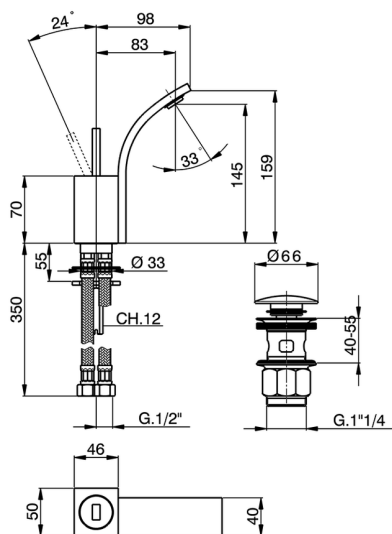

## Single lever bidet mixer **WAVE\_WA000552**

MODEL **WA000552**

Single lever bidet mixer, with 1"1/4 Click Clack waste, G.3/8" stainless steel flexible hoses

### CHARACTERISTICS

Cartridge Spare Parts **ZZ93197000**

**38mm Joystick single-lever cartridge**

2026-06-05