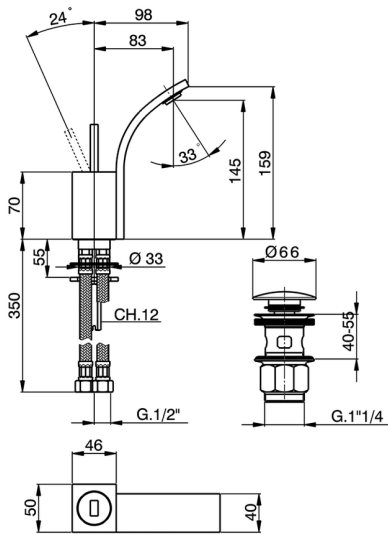

Single lever bidet mixer **WAVE_WA000552**

MODEL **WA000552**

Single lever bidet mixer, with 1"1/4 Click Clack waste, G.3/8" stainless steel flexible hoses

AVAILABLE FINISHINGS

-  **21** 21 Chrome
-  **2F** 2F Brushed Nickel
-  **2Q** 2Q Black Titanium

CHARACTERISTICS

Cartridge Spare Parts **ZZ93197000**

38mm Joystick single-lever cartridge

2026-04-14