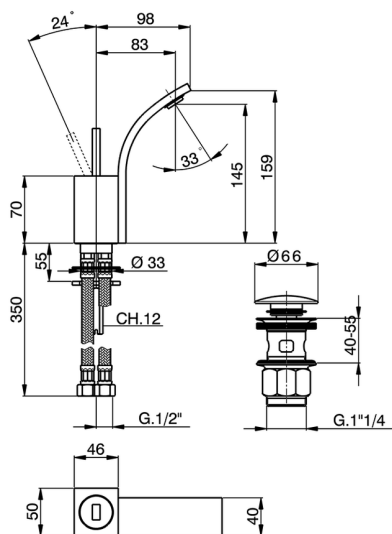

Single lever bidet mixer **WAVE_WA000552**

MODEL **WA000552**

Single lever bidet mixer, with 1"1/4 Click Clack waste, G.3/8" stainless steel flexible hoses

AVAILABLE FINISHINGS

-  **21** 21 Chrome
-  **2F** 2F Brushed Nickel
-  **2Q** 2Q Black Titanium

CHARACTERISTICS

Cartridge Spare Parts **ZZ93197000**

38mm Joystick single-lever cartridge

2026-05-15