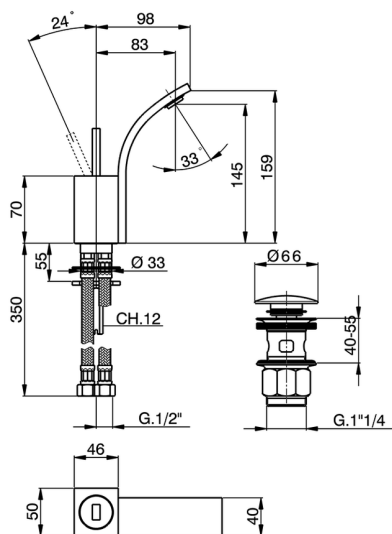

Single lever bidet mixer **WAVE_WA000552**

MODEL **WA000552**

Single lever bidet mixer, with 1"1/4 Click Clack waste, G.3/8" stainless steel flexible hoses

AVAILABLE FINISHINGS

-  **21** 21 Chrome
-  **2F** 2F Brushed Nickel
-  **2Q** 2Q Black Titanium

CHARACTERISTICS

Cartridge Spare Parts **ZZ93197000**

38mm Joystick single-lever cartridge

2026-04-04