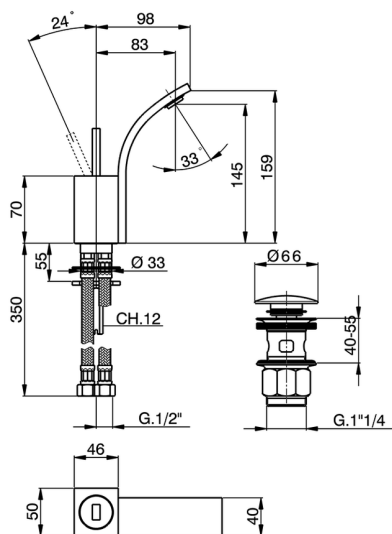

Single lever bidet mixer **WAVE_WA000552**

MODEL **WA000552**

Single lever bidet mixer, with 1"1/4 Click Clack waste, G.3/8" stainless steel flexible hoses

AVAILABLE FINISHINGS

-  **21** 21 Chrome
-  **2F** 2F Brushed Nickel
-  **2Q** 2Q Black Titanium

CHARACTERISTICS

Cartridge Spare Parts **ZZ93197000**

38mm Joystick single-lever cartridge

2026-06-25