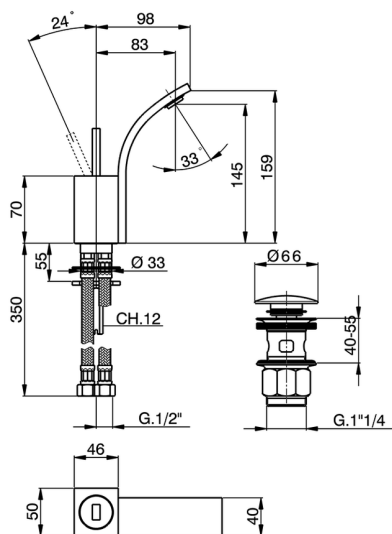

Single lever bidet mixer **WAVE_WA000552**

MODEL **WA000552**

Single lever bidet mixer, with 1"1/4 Click Clack waste, G.3/8" stainless steel flexible hoses

AVAILABLE FINISHINGS

-  **21** 21 Chrome
-  **2F** 2F Brushed Nickel
-  **2Q** 2Q Black Titanium

CHARACTERISTICS

Cartridge Spare Parts **ZZ93197000**

38mm Joystick single-lever cartridge

2026-06-05