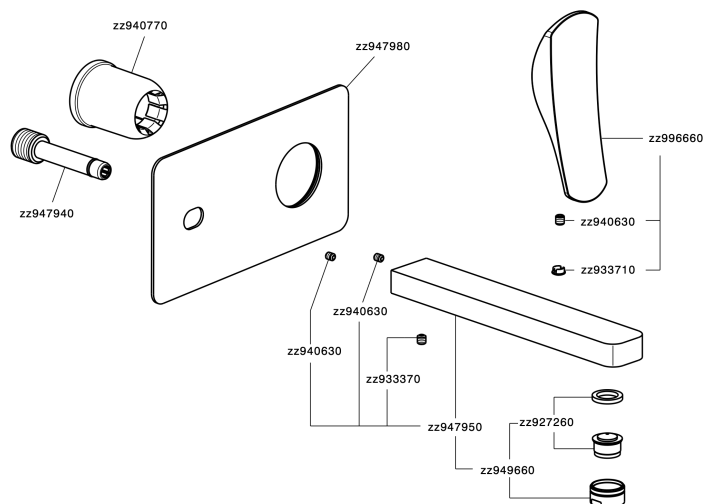

Exposed part for single lever washbasin valve ROADSTER ACCENT_RA005511

MODEL **RA005511**

Exposed part for single lever washbasin valve, without concealed part, spout L.200 mm, for item Easy-Box ZA002450-ZA025510

35 mm Cartridge

Installation **Concealed**

Required concealed parts **ZA002450**

EcoStop

EcoStop feature limits water flow to approximately 50% of maximum output with one point of resistance on setting. Push slightly past the middle stop only when full water output is required. This will save water up to 50%.

Exposed part for single lever washbasin valve ROADSTER ACCENT_RA005511

RA005511

<https://en.cisal.it/exposed-part-for-single-lever-washbasin-valve-roadster-accent-ra005511>

2026-06-14