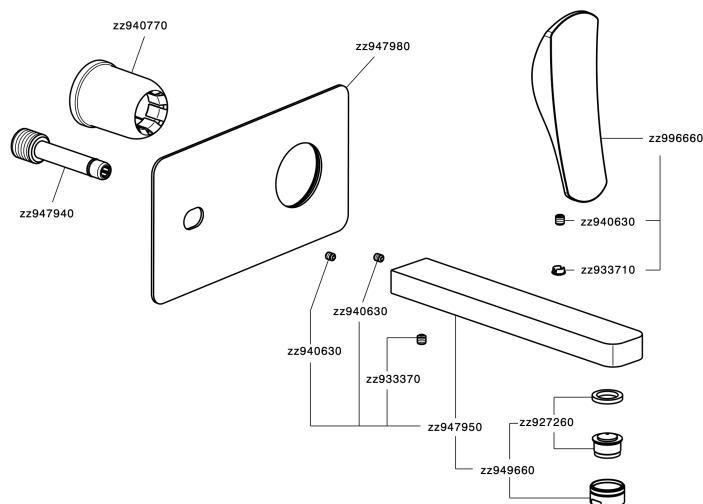

## Exposed part for single lever washbasin valve ROADSTER ACCENT\_RA005511

RA005511

<https://en.cisal.it/exposed-part-for-single-lever-washbasin-valve-roadster-accent-ra005511>

2026-05-19