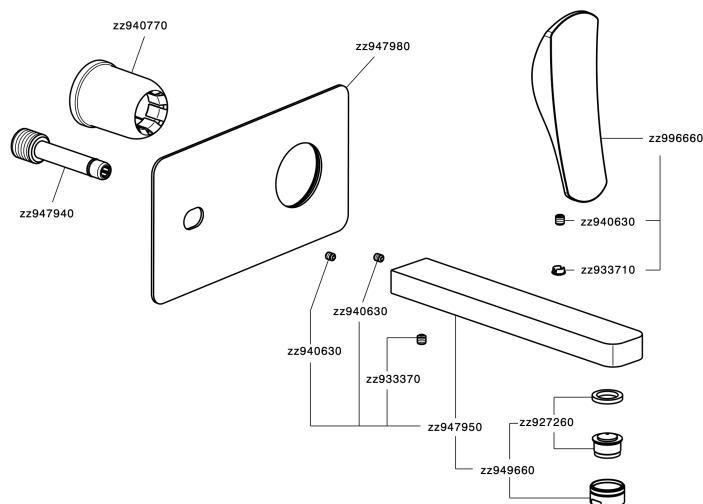

Exposed part for single lever washbasin valve ROADSTER ACCENT_RA005511

RA005511

<https://en.cisal.it/exposed-part-for-single-lever-washbasin-valve-roadster-accent-ra005511>

2026-06-14