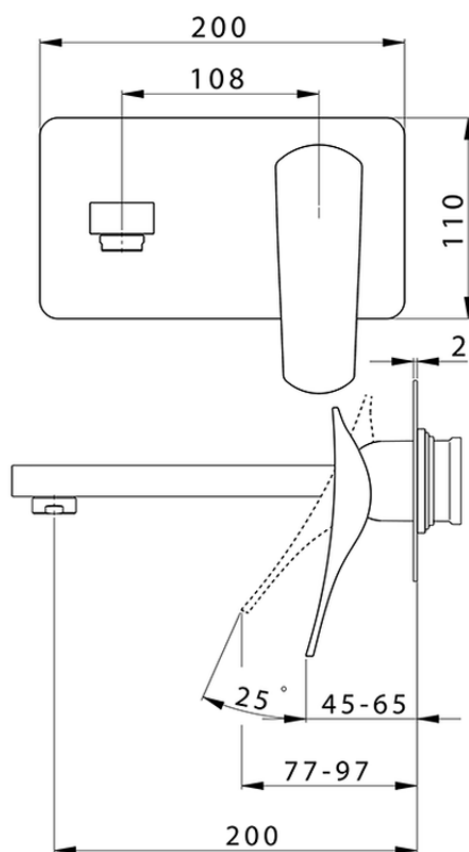

Exposed part for single lever washbasin valve ROADSTER ACCENT_RA005511

RA005511

<https://en.cisal.it/exposed-part-for-single-lever-washbasin-valve-roadster-accent-ra005511>

2026-04-28