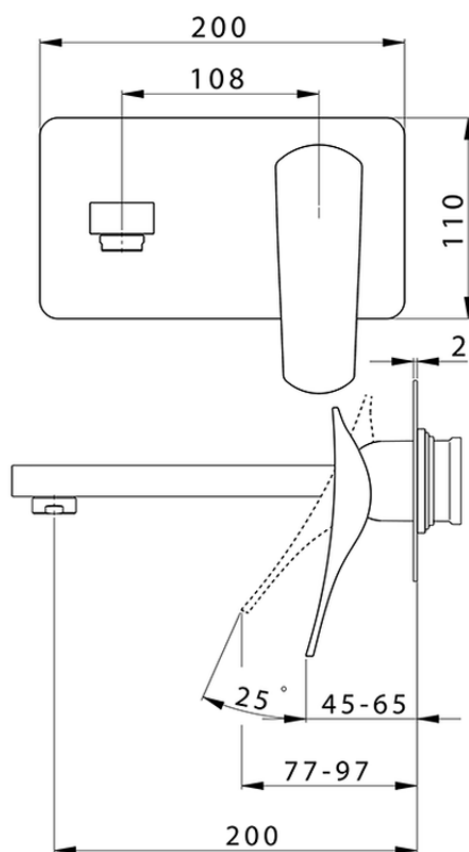

Exposed part for single lever washbasin valve ROADSTER ACCENT_RA005511

RA005511

<https://en.cisal.it/exposed-part-for-single-lever-washbasin-valve-roadster-accent-ra005511>

2026-06-14