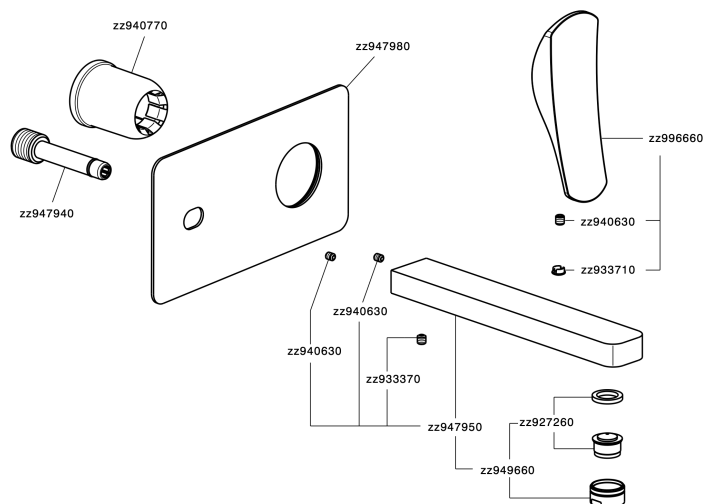

Exposed part for single lever washbasin valve ROADSTER ACCENT_RA005511

MODEL **RA005511**

Exposed part for single lever washbasin valve, without concealed part, spout L.200 mm, for item Easy-Box ZA002450-ZA025510

35 mm Cartridge

Installation **Concealed**

Required concealed parts **ZA002450**

EcoStop

EcoStop feature limits water flow to approximately 50% of maximum output with one point of resistance on setting. Push slightly past the middle stop only when full water output is required. This will save water up to 50%.

Exposed part for single lever washbasin valve ROADSTER ACCENT_RA005511

RA005511

<https://en.cisal.it/exposed-part-for-single-lever-washbasin-valve-roadster-accent-ra005511>

2026-06-13