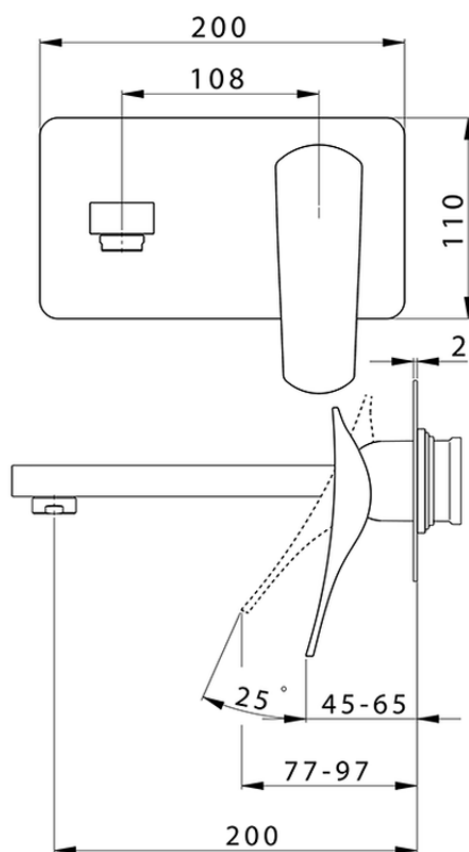

**Exposed part for single lever washbasin valve ROADSTER ACCENT\_RA005511**

RA005511

<https://en.cisal.it/exposed-part-for-single-lever-washbasin-valve-roadster-accent-ra005511>

2026-05-19