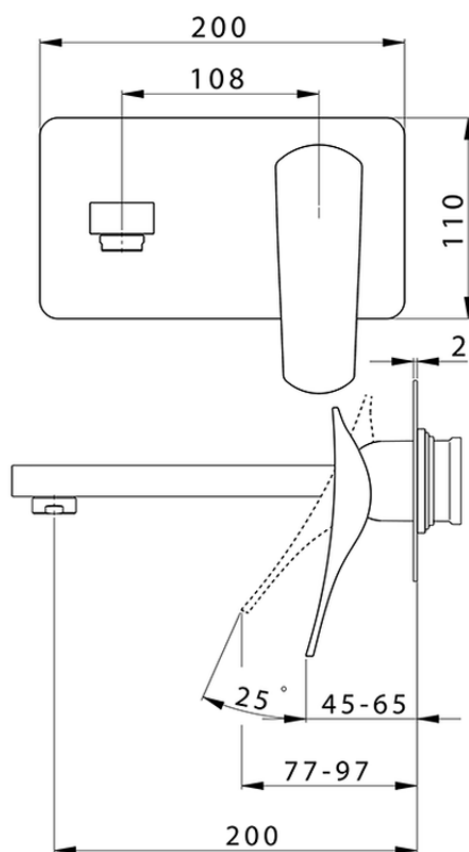

**Exposed part for single lever washbasin valve ROADSTER ACCENT\_RA005511**

RA005511

<https://en.cisal.it/exposed-part-for-single-lever-washbasin-valve-roadster-accent-ra005511>

2026-06-14