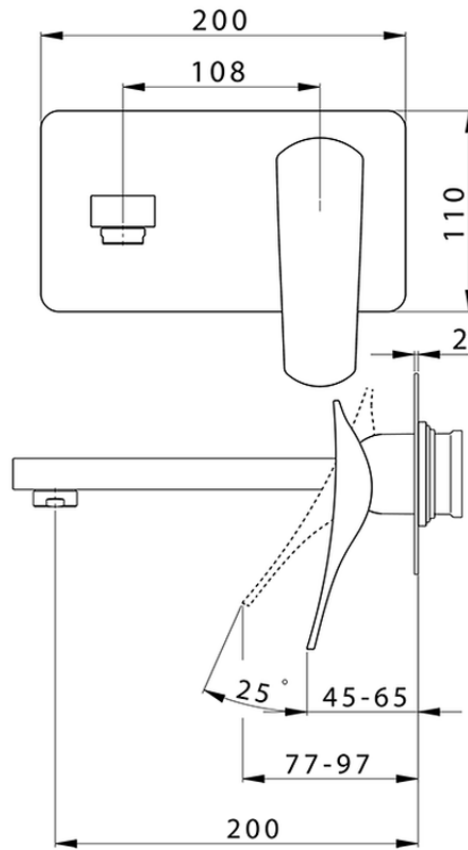

## Exposed part for single lever washbasin valve ROADSTER ACCENT\_RA005511

RA005511

<https://en.cisal.it/exposed-part-for-single-lever-washbasin-valve-roadster-accent-ra005511>

2026-04-28