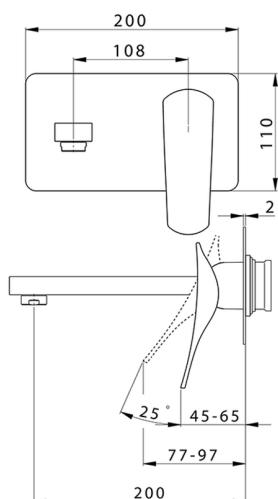

CHARACTERISTICS

Cartridge Spare Parts **ZZ95409000**

35 mm Cartridge

Installation **Concealed**

Required concealed parts **ZA002450**

EcoStop

EcoStop feature limits water flow to approximately 50% of maximum output with one point of resistance on setting. Push slightly past the middle stop only when full water output is required. This will save water up to 50%.