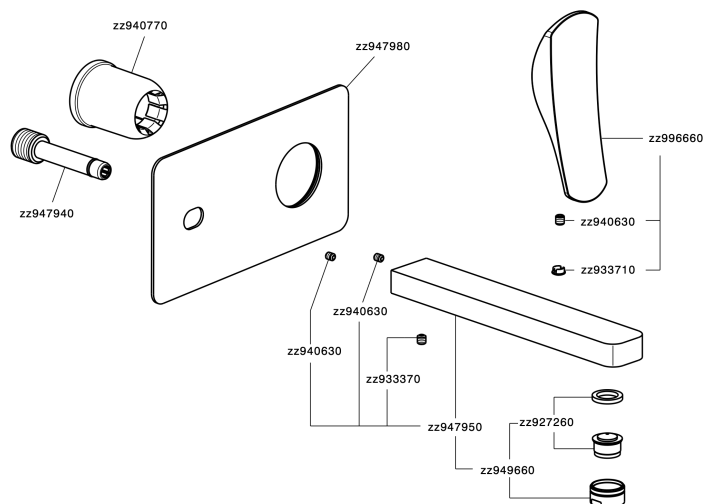

Exposed part for single lever washbasin valve ROADSTER ACCENT_RA005511

MODEL **RA005511**

Exposed part for single lever washbasin valve, without concealed part, spout L.200 mm, for item Easy-Box ZA002450-ZA025510

35 mm Cartridge

Installation **Concealed**

Required concealed parts **ZA002450**

EcoStop

EcoStop feature limits water flow to approximately 50% of maximum output with one point of resistance on setting. Push slightly past the middle stop only when full water output is required. This will save water up to 50%.

Exposed part for single lever washbasin valve ROADSTER ACCENT_RA005511

RA005511

<https://en.cisal.it/exposed-part-for-single-lever-washbasin-valve-roadster-accent-ra005511>

2026-04-08