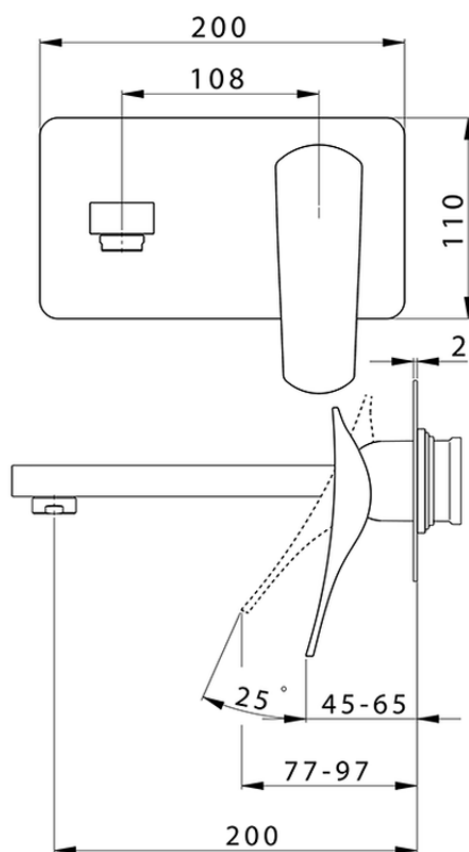

Exposed part for single lever washbasin valve ROADSTER ACCENT_RA005511

RA005511

<https://en.cisal.it/exposed-part-for-single-lever-washbasin-valve-roadster-accent-ra005511>

2026-04-06