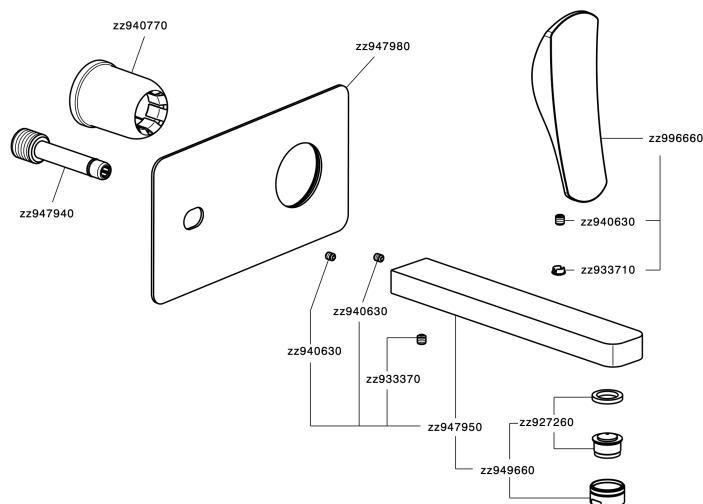

Exposed part for single lever washbasin valve ROADSTER ACCENT_RA005511

RA005511

<https://en.cisal.it/exposed-part-for-single-lever-washbasin-valve-roadster-accent-ra005511>

2026-04-06