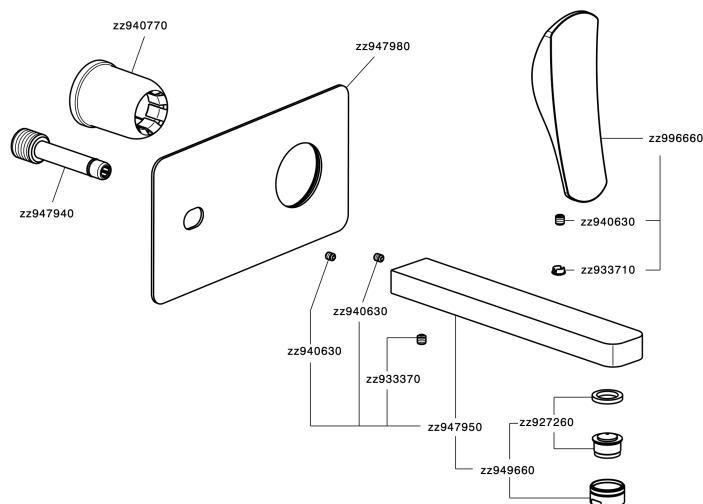

Exposed part for single lever washbasin valve ROADSTER ACCENT_RA005511

RA005511

<https://en.cisal.it/exposed-part-for-single-lever-washbasin-valve-roadster-accent-ra005511>

2026-06-13