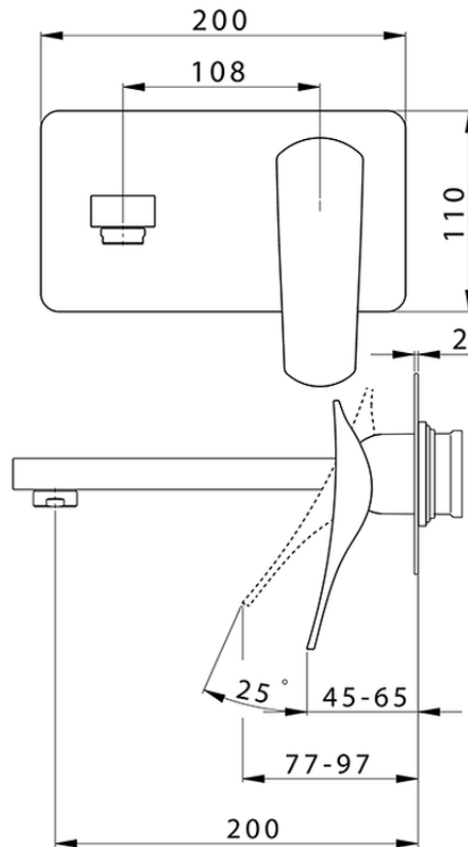

## Exposed part for single lever washbasin valve ROADSTER ACCENT\_RA005511

RA005511

<https://en.cisal.it/exposed-part-for-single-lever-washbasin-valve-roadster-accent-ra005511>

2026-05-19