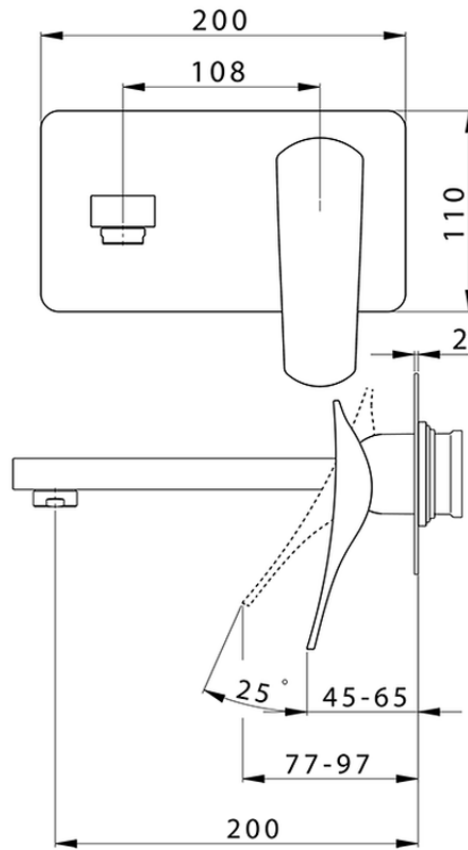

## Exposed part for single lever washbasin valve ROADSTER ACCENT\_RA005511

RA005511

<https://en.cisal.it/exposed-part-for-single-lever-washbasin-valve-roadster-accent-ra005511>

2026-06-13