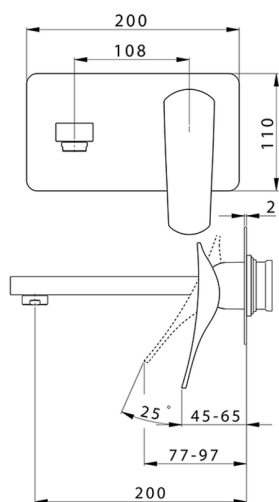

CHARACTERISTICS

Cartridge Spare Parts **ZZ95409000**

35 mm Cartridge

Installation **Concealed**

Required concealed parts **ZA002450**

EcoStop

EcoStop feature limits water flow to approximately 50% of maximum output with one point of resistance on setting. Push slightly past the middle stop only when full water output is required. This will save water up to 50%.