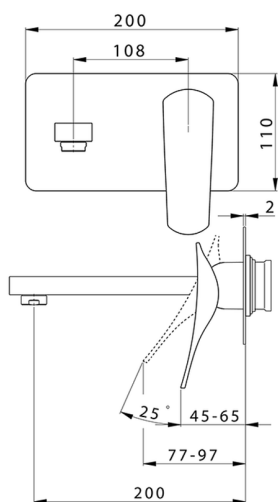

Exposed part for single lever washbasin valve ROADSTER ACCENT_RA005511

MODEL **RA005511**

Exposed part for single lever washbasin valve, without concealed part, spout L.200 mm, for item Easy-Box ZA002450-ZA025510

35 mm Cartridge

Installation **Concealed**

Required concealed parts **ZA002450**

EcoStop

EcoStop feature limits water flow to approximately 50% of maximum output with one point of resistance on setting. Push slightly past the middle stop only when full water output is required. This will save water up to 50%.