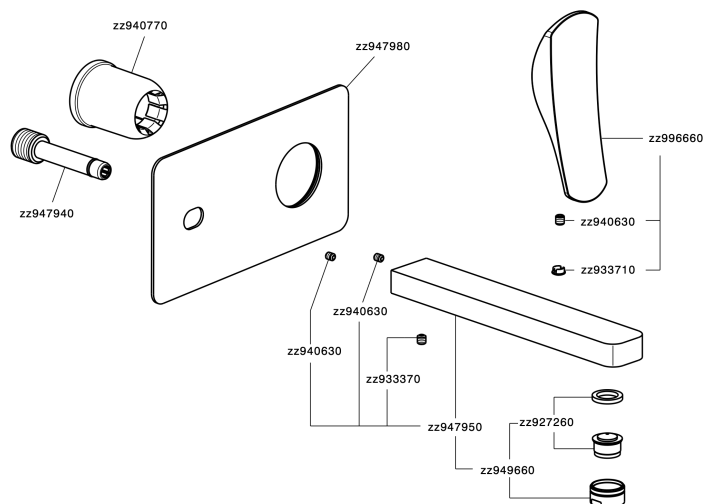

Exposed part for single lever washbasin valve ROADSTER ACCENT_RA005511

MODEL **RA005511**

Exposed part for single lever washbasin valve, without concealed part, spout L.200 mm, for item Easy-Box ZA002450-ZA025510

35 mm Cartridge

Installation **Concealed**

Required concealed parts **ZA002450**

EcoStop

EcoStop feature limits water flow to approximately 50% of maximum output with one point of resistance on setting. Push slightly past the middle stop only when full water output is required. This will save water up to 50%.

Exposed part for single lever washbasin valve ROADSTER ACCENT_RA005511

RA005511

<https://en.cisal.it/exposed-part-for-single-lever-washbasin-valve-roadster-accent-ra005511>

2026-05-19