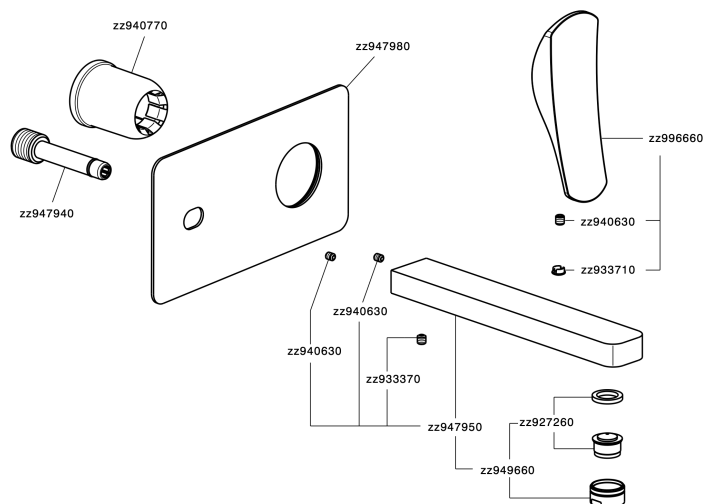

Exposed part for single lever washbasin valve ROADSTER ACCENT_RA005511

MODEL **RA005511**

Exposed part for single lever washbasin valve, without concealed part, spout L.200 mm, for item Easy-Box ZA002450-ZA025510

35 mm Cartridge

Installation **Concealed**

Required concealed parts **ZA002450**

EcoStop

EcoStop feature limits water flow to approximately 50% of maximum output with one point of resistance on setting. Push slightly past the middle stop only when full water output is required. This will save water up to 50%.

Exposed part for single lever washbasin valve ROADSTER ACCENT_RA005511

RA005511

<https://en.cisal.it/exposed-part-for-single-lever-washbasin-valve-roadster-accent-ra005511>

2026-04-06