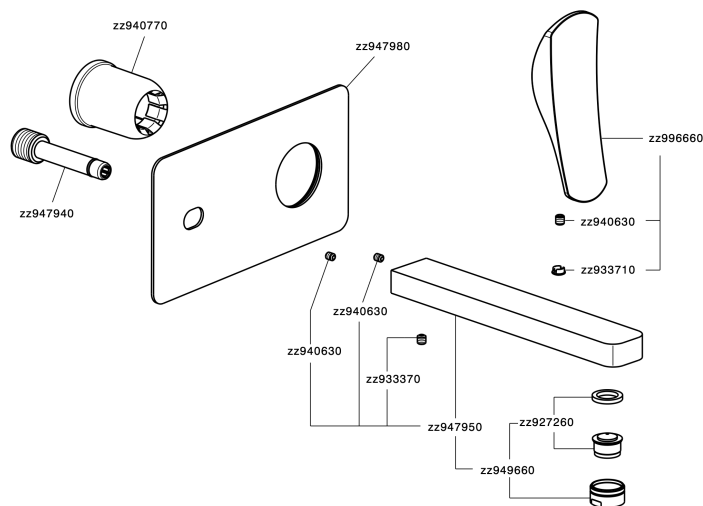

Exposed part for single lever washbasin valve ROADSTER ACCENT_RA005511

RA005511

<https://en.cisal.it/exposed-part-for-single-lever-washbasin-valve-roadster-accent-ra005511>

2026-04-28