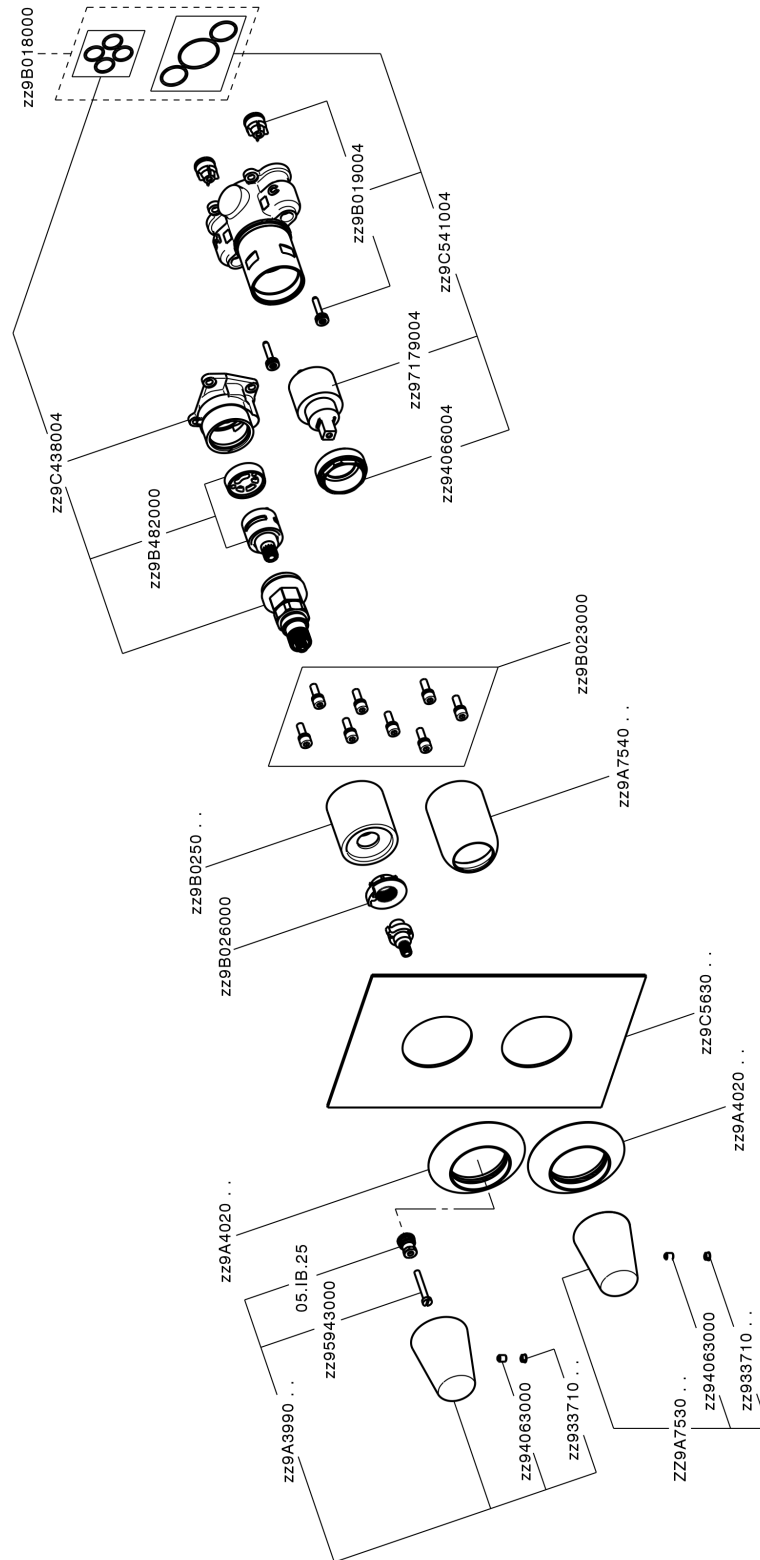

Exposed part for Single Lever One Box Valve ONE BOX_VI0BM030

VI0BM030

<https://en.cisal.it/exposed-part-for-single-lever-one-box-valve-one-box-vi0bm030>

One Box Universal Concealed Part ONE BOX_ZA00B031

ZA00B031

<https://en.cisal.it/one-box-universal-concealed-part-one-box-za00b031>

One Box Universal Concealed Part ONE BOX_ZA00B030

ZA00B030

<https://en.cisal.it/one-box-universal-concealed-part-one-box-za00b030>

2026-06-13