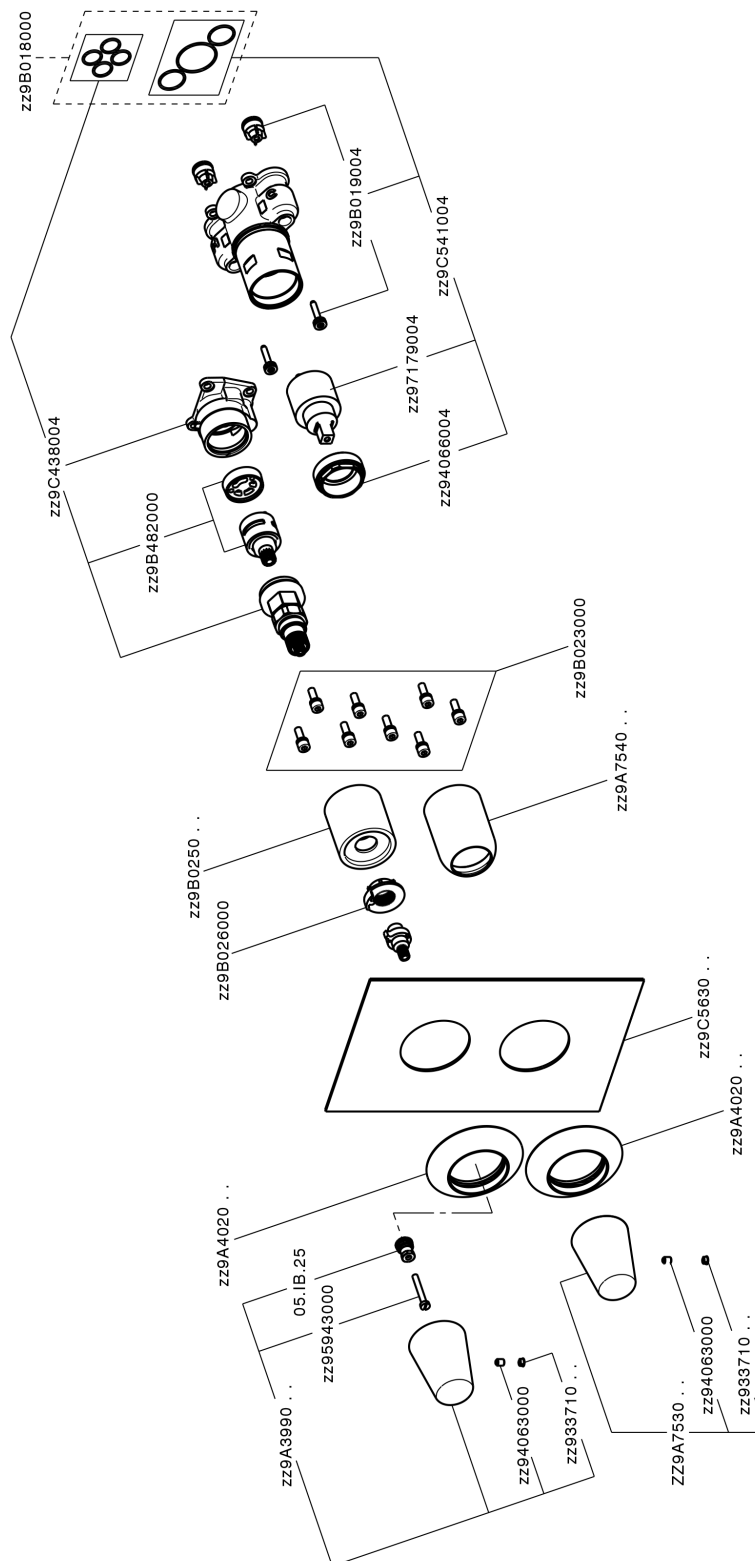

Exposed part for Single Lever One Box Valve ONE BOX_VI0BM030

VI0BM030

<https://en.cisal.it/exposed-part-for-single-lever-one-box-valve-one-box-vi0bm030>

One Box Universal Concealed Part ONE BOX_ZA00B031

ZA00B031

<https://en.cisal.it/one-box-universal-concealed-part-one-box-za00b031>

One Box Universal Concealed Part ONE BOX_ZA00B030

ZA00B030

<https://en.cisal.it/one-box-universal-concealed-part-one-box-za00b030>

2026-06-08