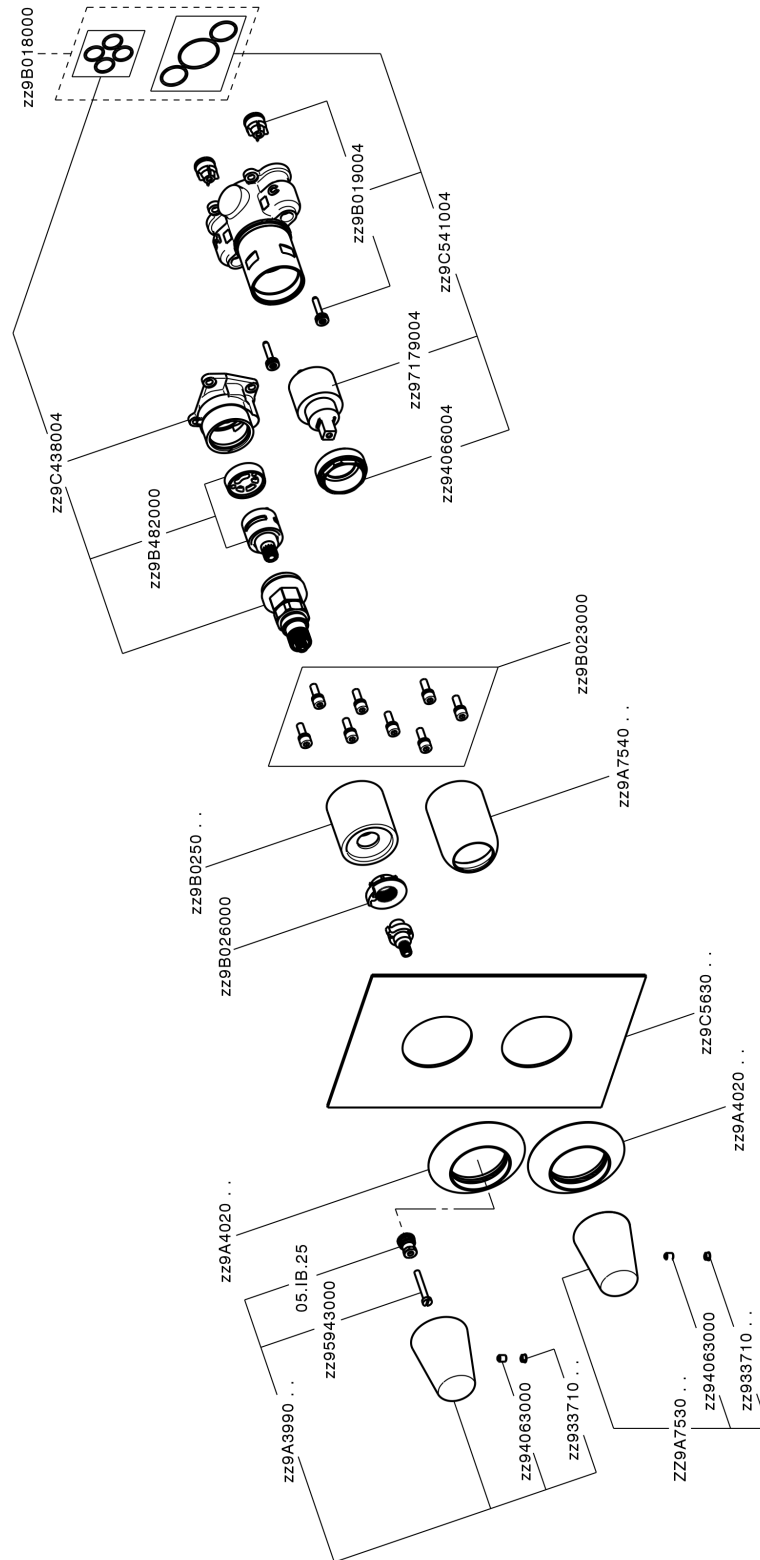

Exposed part for Single Lever One Box Valve ONE BOX_VI0BM030

VI0BM030

<https://en.cisal.it/exposed-part-for-single-lever-one-box-valve-one-box-vi0bm030>

One Box Universal Concealed Part ONE BOX_ZA00B031

ZA00B031

<https://en.cisal.it/one-box-universal-concealed-part-one-box-za00b031>

One Box Universal Concealed Part ONE BOX_ZA00B030

ZA00B030

<https://en.cisal.it/one-box-universal-concealed-part-one-box-za00b030>

2026-06-29