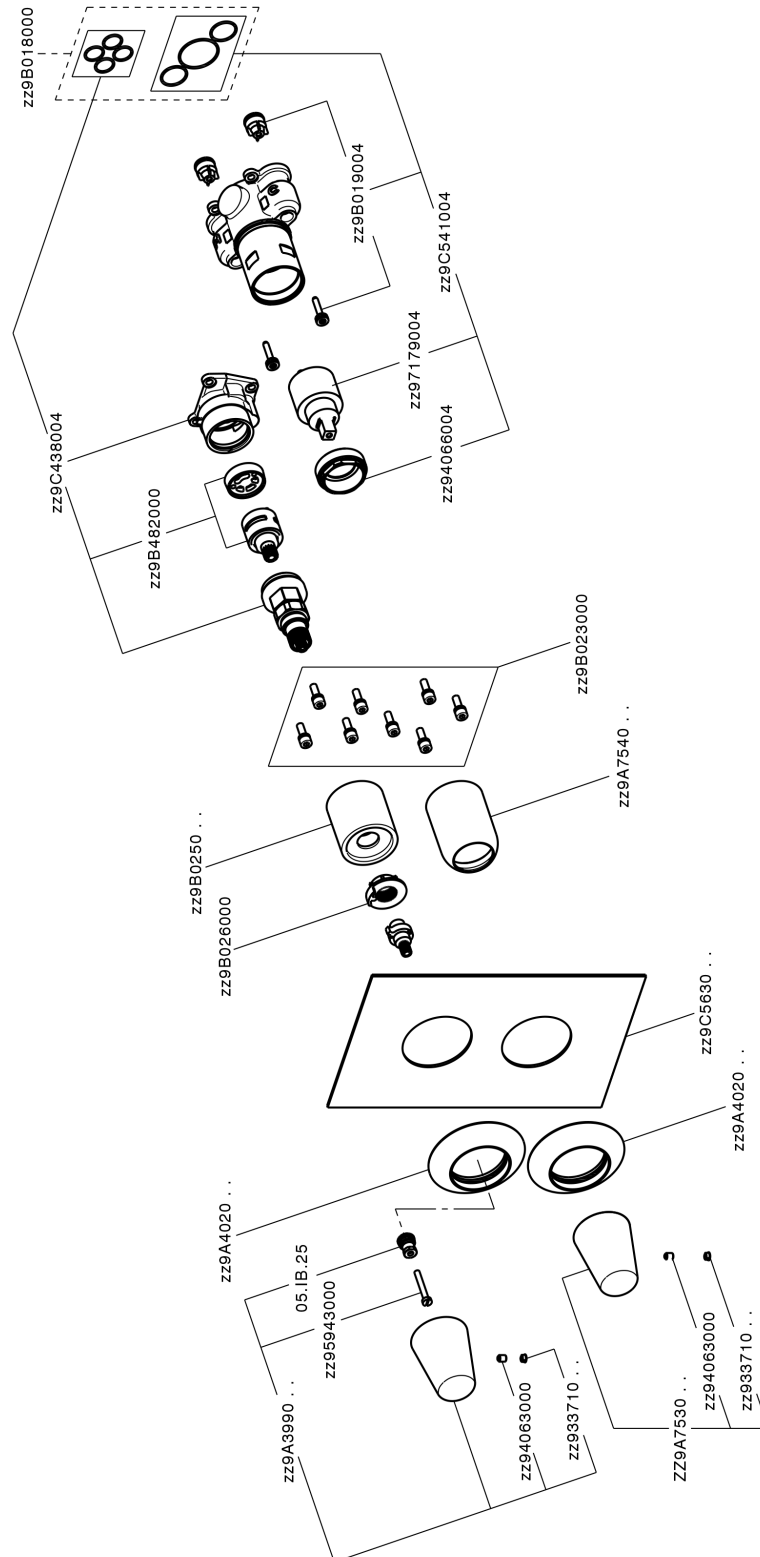

Exposed part for Single Lever One Box Valve ONE BOX_VI0BM030

VI0BM030

<https://en.cisal.it/exposed-part-for-single-lever-one-box-valve-one-box-vi0bm030>

One Box Universal Concealed Part ONE BOX_ZA00B031

ZA00B031

<https://en.cisal.it/one-box-universal-concealed-part-one-box-za00b031>

One Box Universal Concealed Part ONE BOX_ZA00B030

ZA00B030

<https://en.cisal.it/one-box-universal-concealed-part-one-box-za00b030>

2026-04-05