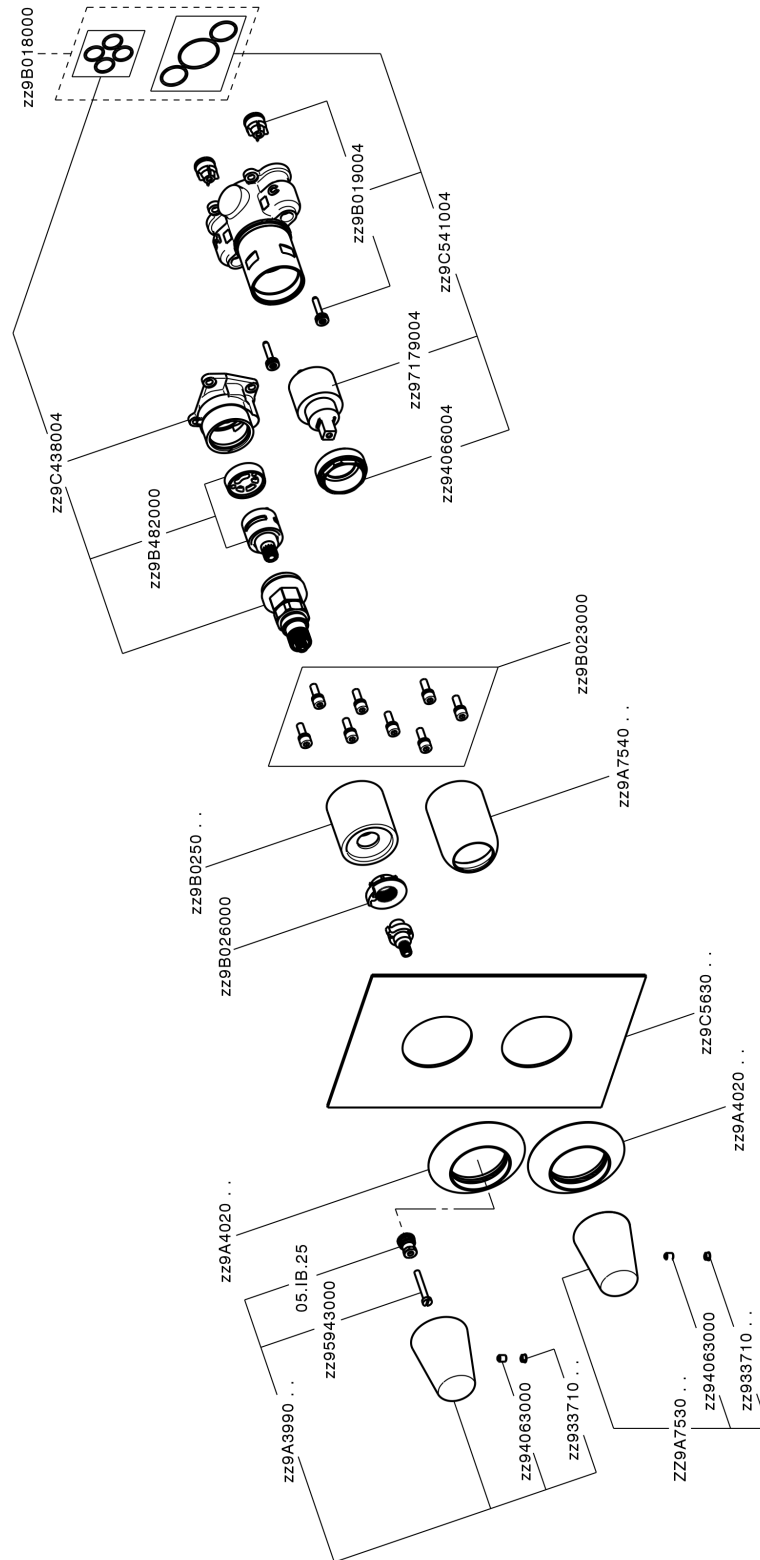

Exposed part for Single Lever One Box Valve ONE BOX_VI0BM030

VI0BM030

<https://en.cisal.it/exposed-part-for-single-lever-one-box-valve-one-box-vi0bm030>

One Box Universal Concealed Part ONE BOX_ZA00B031

ZA00B031

<https://en.cisal.it/one-box-universal-concealed-part-one-box-za00b031>

One Box Universal Concealed Part ONE BOX_ZA00B030

ZA00B030

<https://en.cisal.it/one-box-universal-concealed-part-one-box-za00b030>

2026-04-28