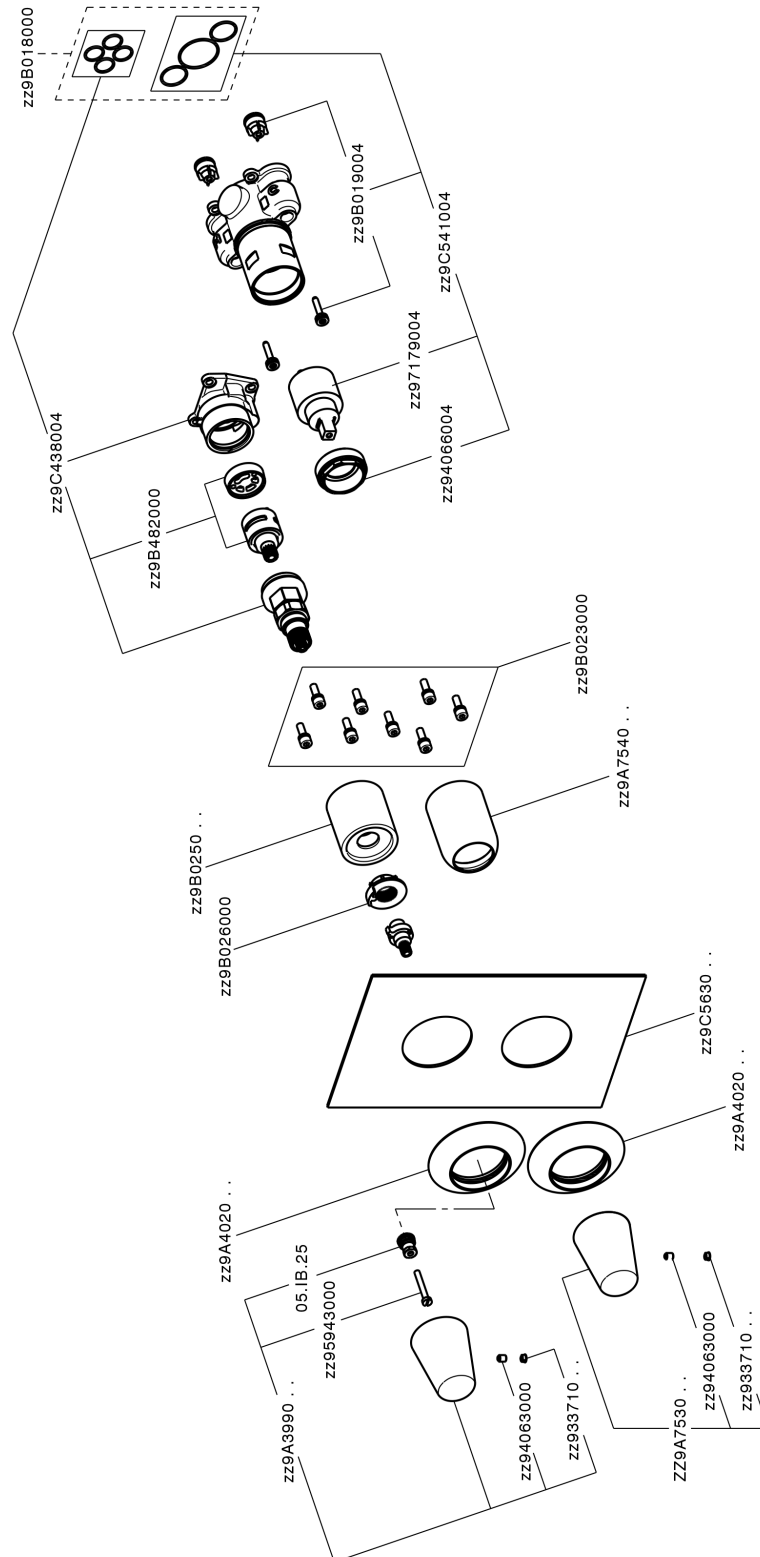

Exposed part for Single Lever One Box Valve ONE BOX_VI0BM030

VI0BM030

<https://en.cisal.it/exposed-part-for-single-lever-one-box-valve-one-box-vi0bm030>

One Box Universal Concealed Part ONE BOX_ZA00B031

ZA00B031

<https://en.cisal.it/one-box-universal-concealed-part-one-box-za00b031>

One Box Universal Concealed Part ONE BOX_ZA00B030

ZA00B030

<https://en.cisal.it/one-box-universal-concealed-part-one-box-za00b030>

2026-04-29