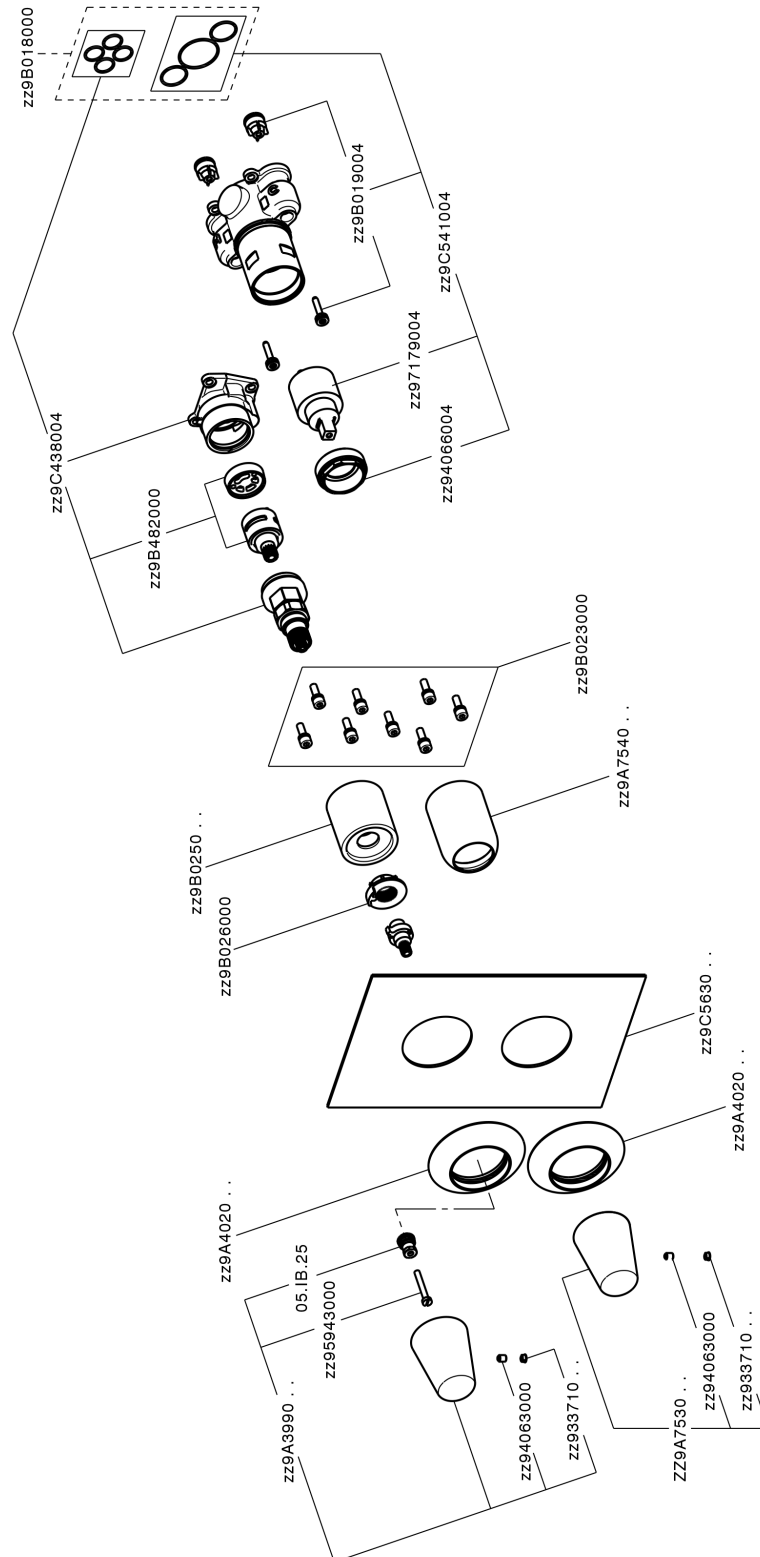

Exposed part for Single Lever One Box Valve ONE BOX_VI0BM030

VI0BM030

<https://en.cisal.it/exposed-part-for-single-lever-one-box-valve-one-box-vi0bm030>

One Box Universal Concealed Part ONE BOX_ZA00B031

ZA00B031

<https://en.cisal.it/one-box-universal-concealed-part-one-box-za00b031>

One Box Universal Concealed Part ONE BOX_ZA00B030

ZA00B030

<https://en.cisal.it/one-box-universal-concealed-part-one-box-za00b030>

2026-05-19