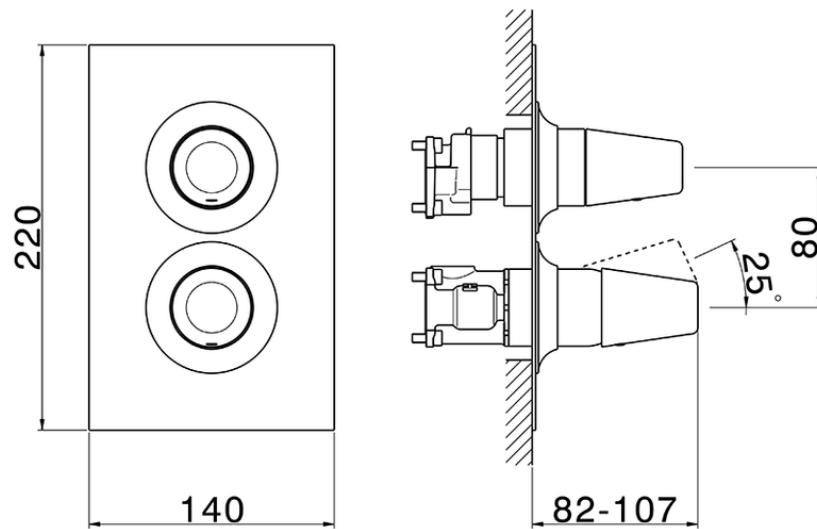

Exposed part for Single Lever One Box Valve ONE BOX_VI0BM030

VI0BM030

<https://en.cisal.it/exposed-part-for-single-lever-one-box-valve-one-box-vi0bm030>

ZA00B031

<https://en.cisal.it/one-box-universal-concealed-part-one-box-za00b031>