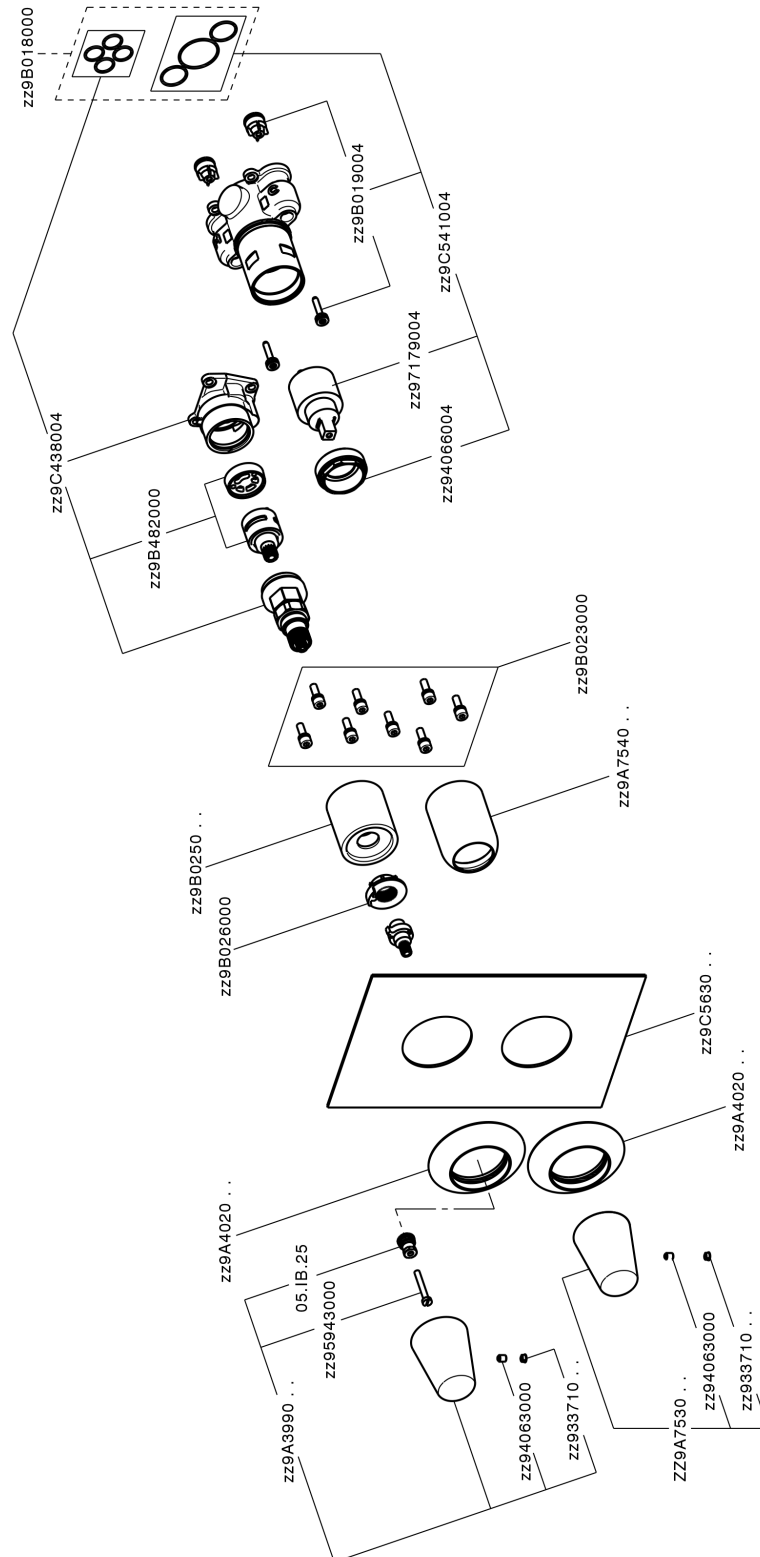

Exposed part for Single Lever One Box Valve ONE BOX_VI0BM030

VI0BM030

<https://en.cisal.it/exposed-part-for-single-lever-one-box-valve-one-box-vi0bm030>

One Box Universal Concealed Part ONE BOX_ZA00B031

ZA00B031

<https://en.cisal.it/one-box-universal-concealed-part-one-box-za00b031>

One Box Universal Concealed Part ONE BOX_ZA00B030

ZA00B030

<https://en.cisal.it/one-box-universal-concealed-part-one-box-za00b030>

2026-06-14