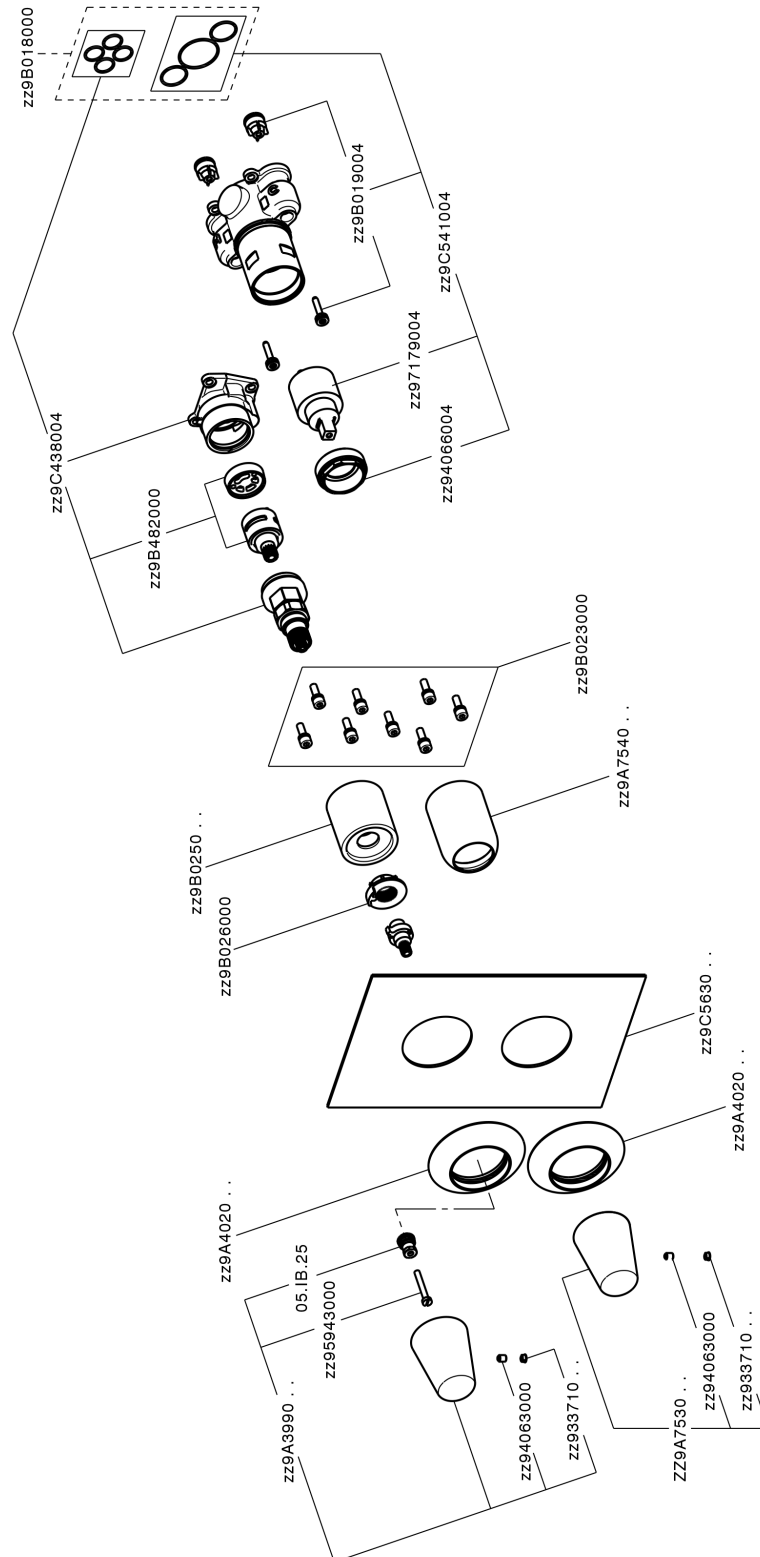

Exposed part for Single Lever One Box Valve ONE BOX_VI0BM030

VI0BM030

<https://en.cisal.it/exposed-part-for-single-lever-one-box-valve-one-box-vi0bm030>

One Box Universal Concealed Part ONE BOX_ZA00B031

ZA00B031

<https://en.cisal.it/one-box-universal-concealed-part-one-box-za00b031>

One Box Universal Concealed Part ONE BOX_ZA00B030

ZA00B030

<https://en.cisal.it/one-box-universal-concealed-part-one-box-za00b030>

2026-04-28