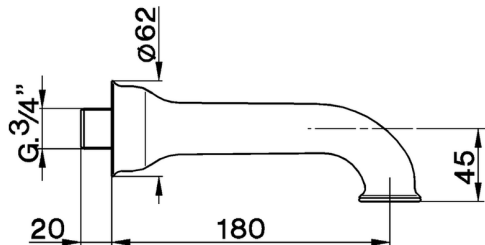

CHARACTERISTICS

2024-12-22