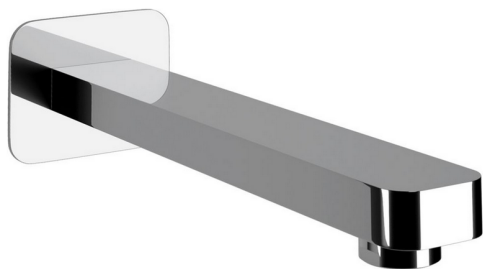

## Filler spout CUBIC\_CU000241

MODEL **CU000241**

Filler spout, 250 mm length, 1/2" M connection

### AVAILABLE FINISHINGS

-  **21** 21 Chrome
-  **2B** 2B Polished Nickel
-  **2F** 2F Brushed Nickel
-  **40** 40 Matt Black