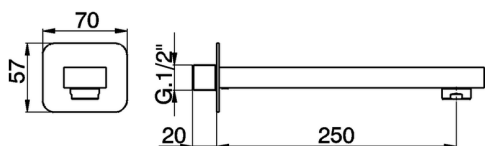

AVAILABLE FINISHINGS

- **21** 21 Chrome
- **2B** 2B Polished Nickel
- **2F** 2F Brushed Nickel
- **40** 40 Matt Black

CHARACTERISTICS