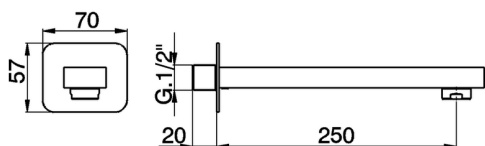

Filler spout CUBIC_CU000241

MODEL **CU000241**

Filler spout, 250 mm length, 1/2" M connection

AVAILABLE FINISHINGS

-  **21** 21 Chrome
-  **2B** 2B Polished Nickel
-  **2F** 2F Brushed Nickel
-  **40** 40 Matt Black